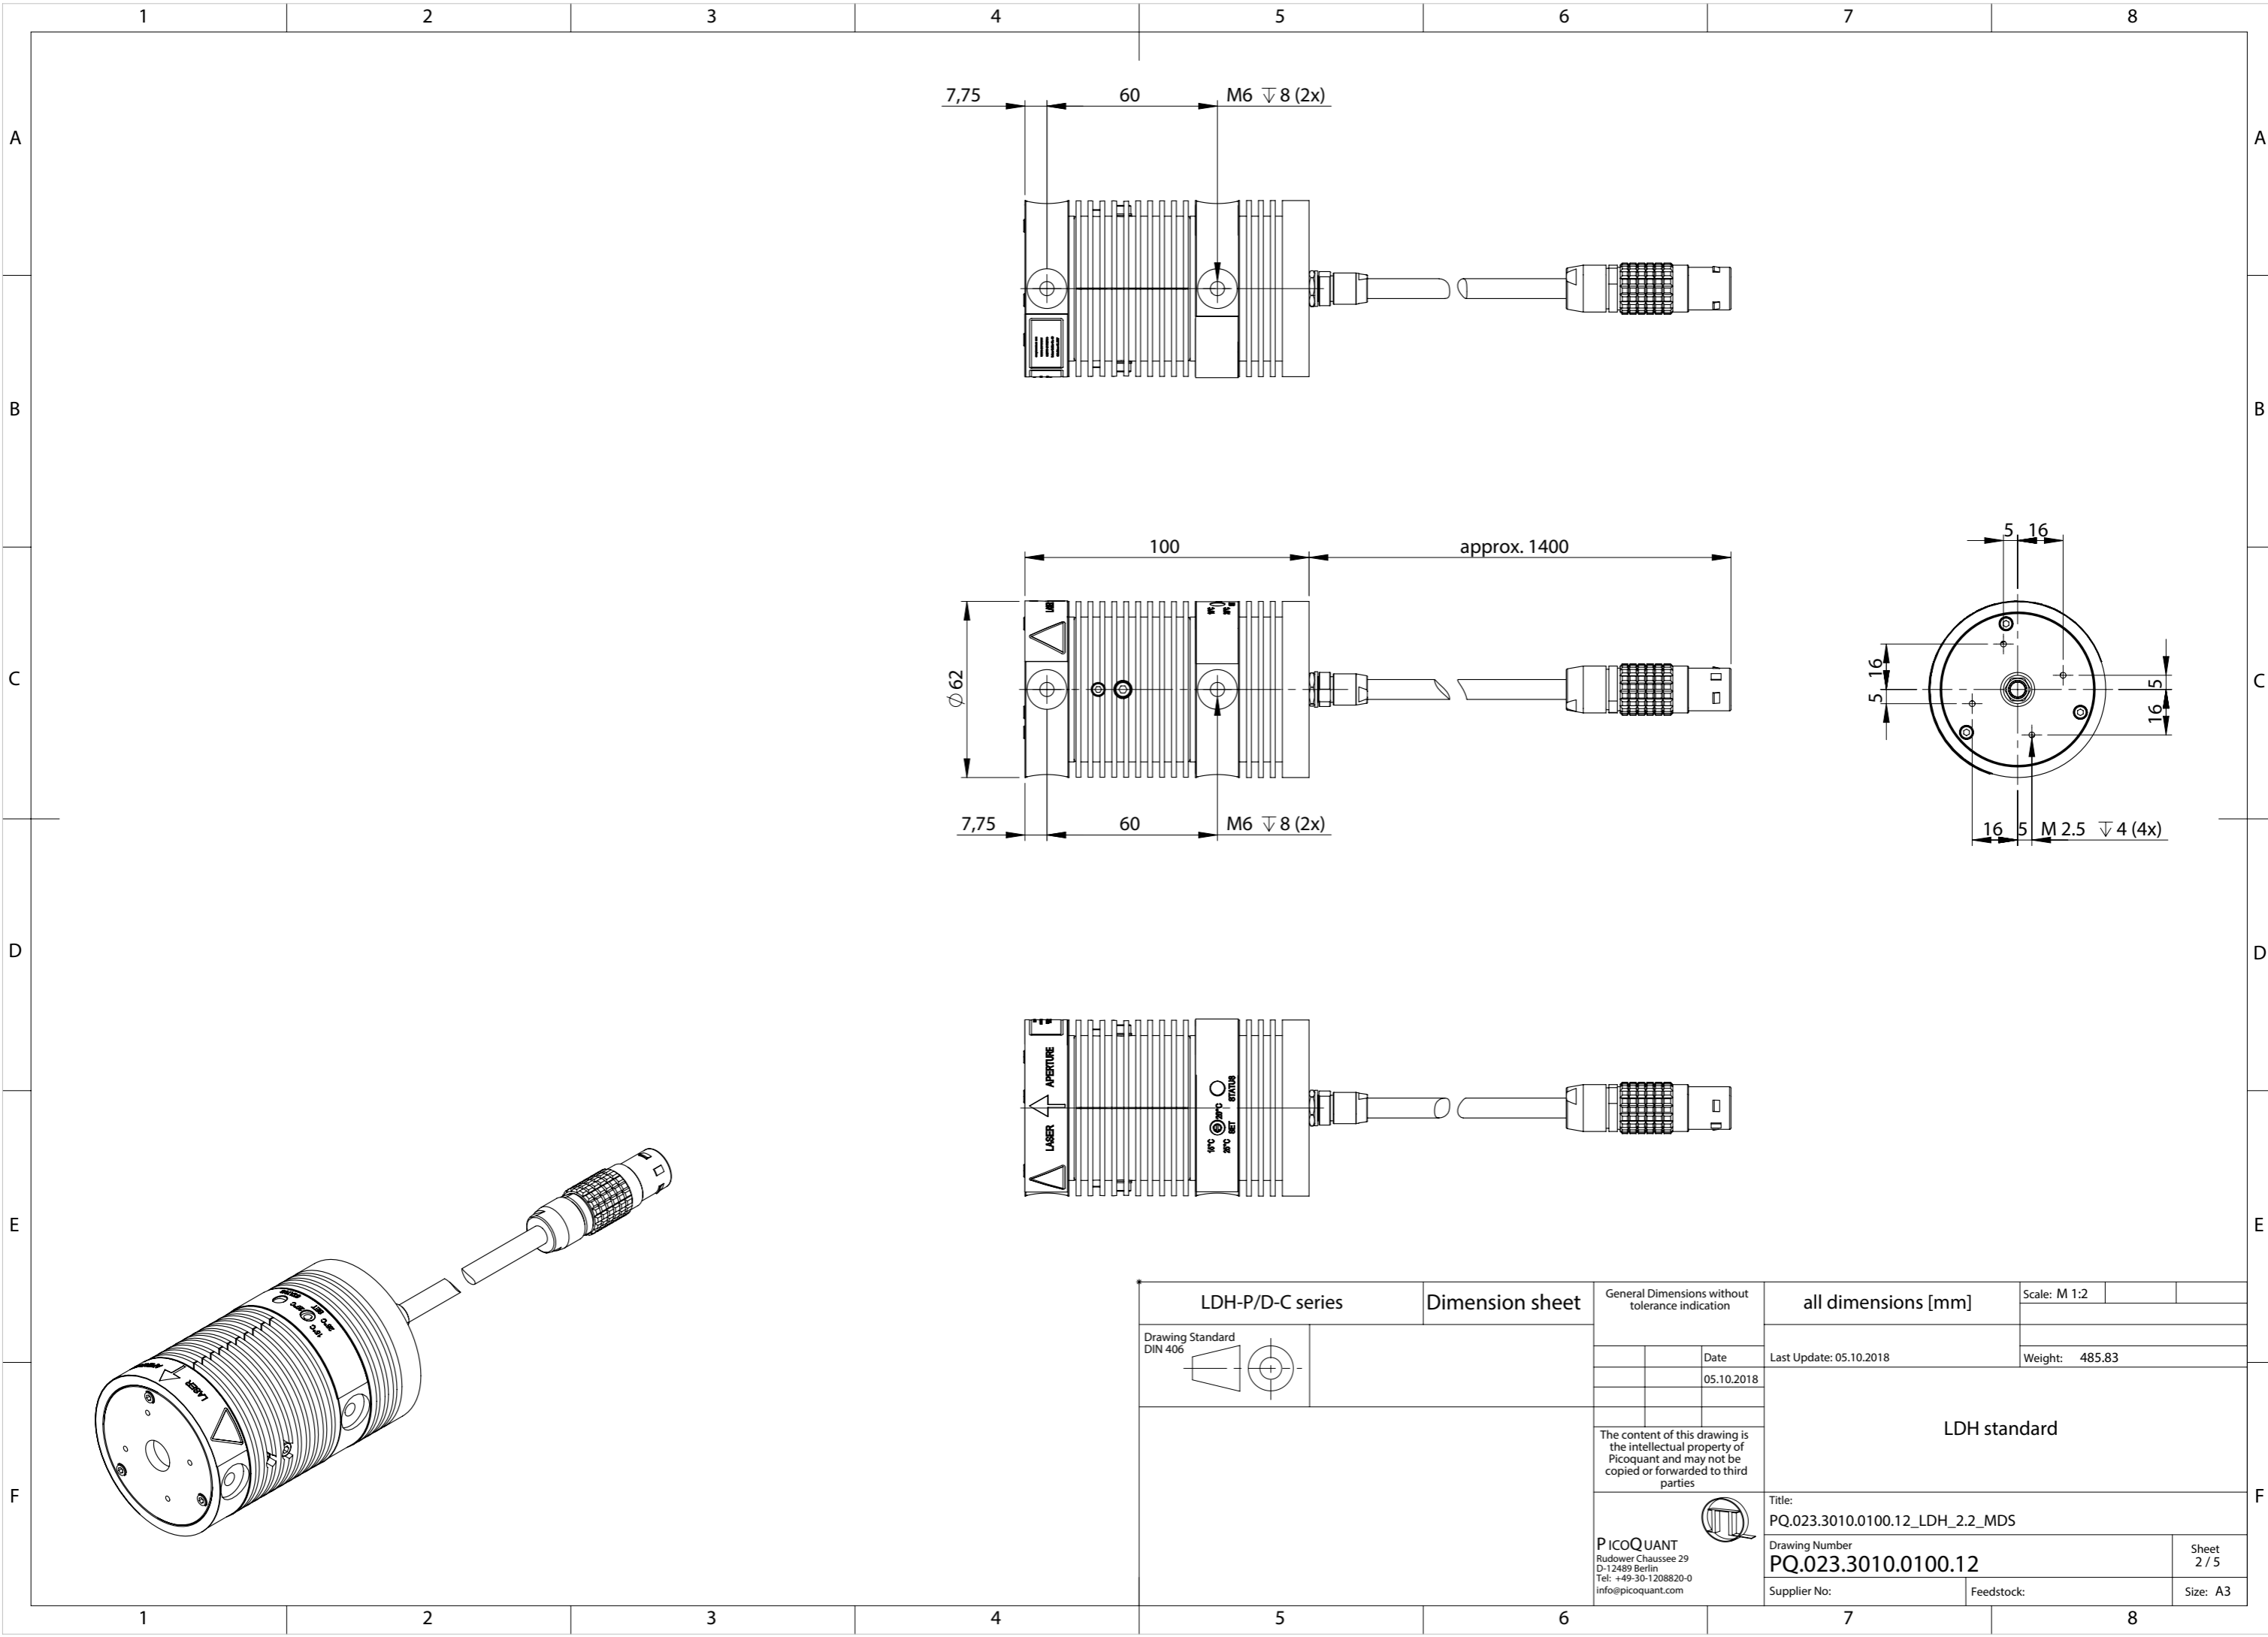

LDH-P/D-C series		Dimension sheet		General Dimensions without tolerance indication		Scale: M 1:2
Drawing Standard DIN 406		Date 05.10.2018		Weight: approx. 485.83		
		The content of this drawing is the intellectual property of Picoquant and may not be copied or forwarded to third parties		Title: PQ.023.3010.0100.12_LDH_2.2_MDS		Sheet 1 / 5
<p>PICOQUANT Rudower Chaussee 29 D-12489 Berlin Tel: +49-30-1208820-0 info@picoquant.com</p>		Supplier No:		Feedstock:		Size: A3

LDH-P/D-C series		Dimension sheet		General Dimensions without tolerance indication		all dimensions [mm]		Scale: M 1:2			
Drawing Standard DIN 406				Date 05.10.2018		Last Update: 05.10.2018		Weight: 485.83			
The content of this drawing is the intellectual property of Picoquant and may not be copied or forwarded to third parties				LDH standard				Title: PQ.023.3010.0100.12_LDH_2.2_MDS			
								Drawing Number: PQ.023.3010.0100.12			
PICOQUANT Rudower Chaussee 29 D-12489 Berlin Tel: +49-30-1208820-0 info@picoquant.com				Supplier No:		Feedstock:		Size: A3			

LDH-P/D-C series		Dimension sheet		General Dimensions without tolerance indication		all dimensions [mm]		Scale: M 1:2
Drawing Standard DIN 406				Date 05.10.2018		Last Update: 05.10.2018		Weight: 485.83
The content of this drawing is the intellectual property of Picoquant and may not be copied or forwarded to third parties						with mounting plate and fiber cable		
 PICOQUANT Rudower Chaussee 29 D-12489 Berlin Tel: +49-30-1208820-0 info@picoquant.com						Title: PQ.023.3010.0100.12_LDH_2.2_MDS		Sheet 3 / 5
						Supplier No:		Feedstock:
								Size: A3