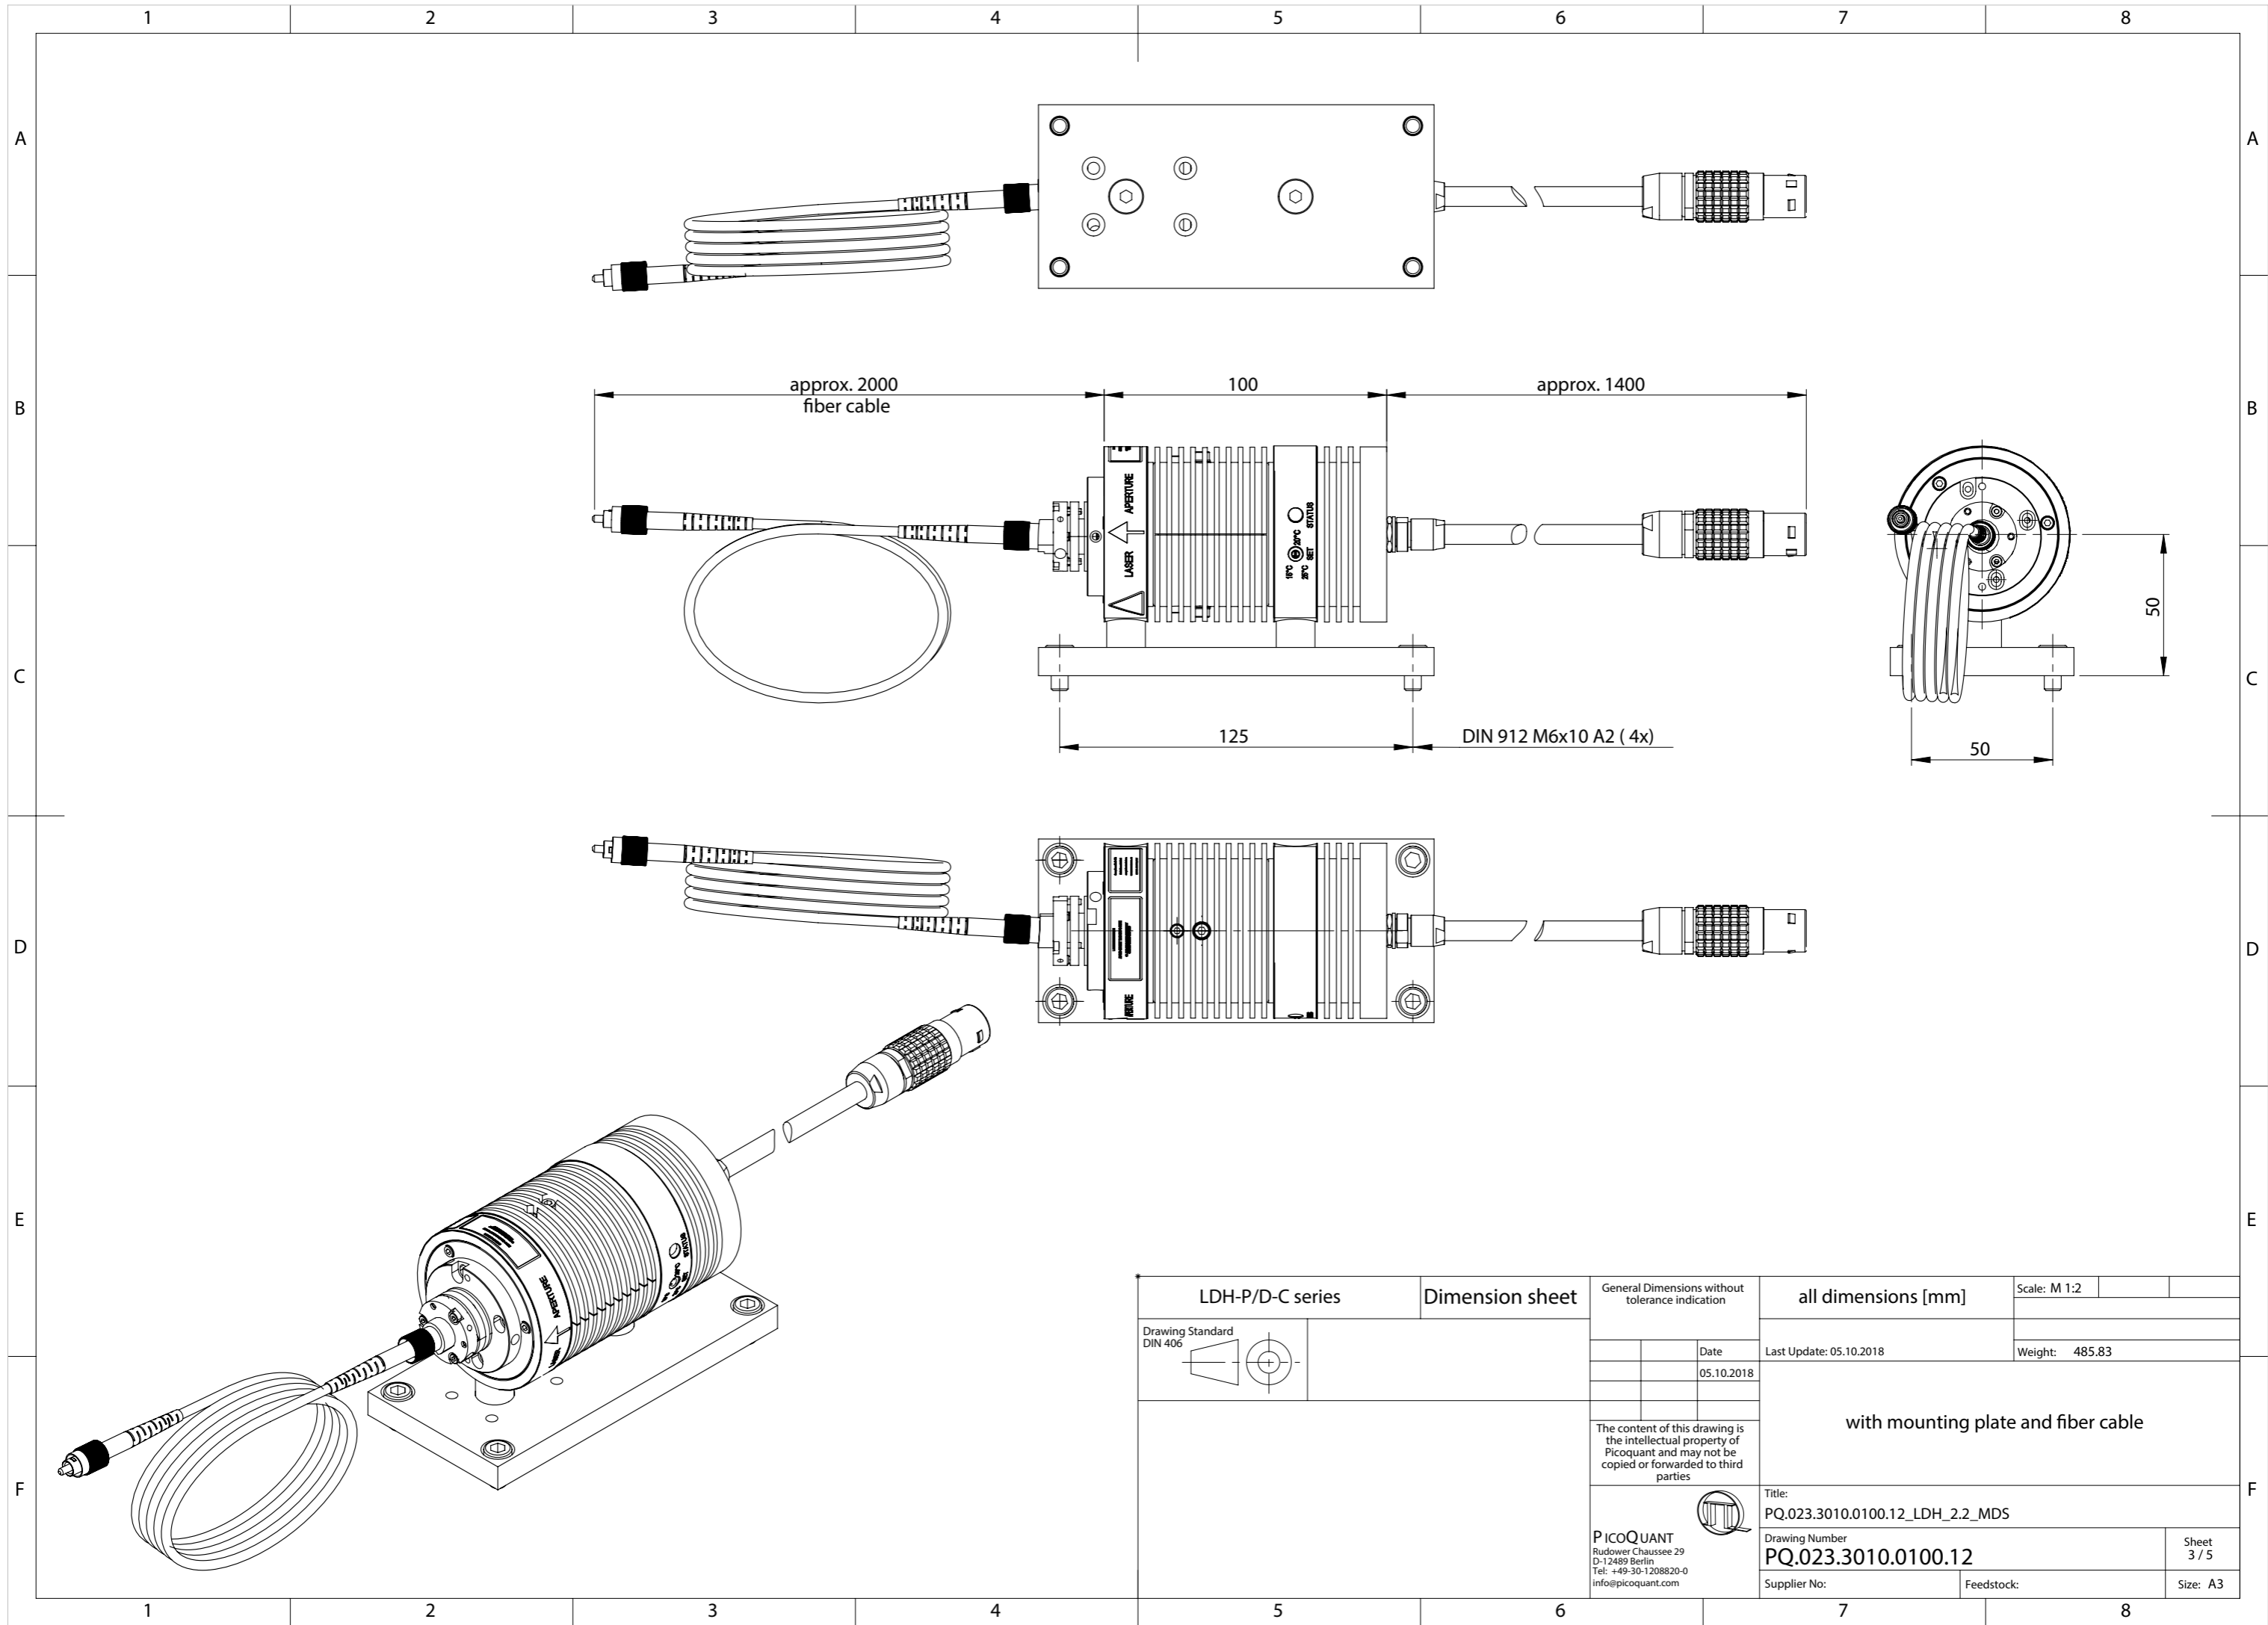

LDH-P/D-C series		Dimension sheet		General Dimensions without tolerance indication		Scale: M 1:2
Drawing Standard DIN 406		Date 05.10.2018		Weight: approx. 485.83		
		The content of this drawing is the intellectual property of Picoquant and may not be copied or forwarded to third parties		Title: PQ.023.3010.0100.12_LDH_2.2_MDS		Sheet 1 / 5
<p>PICOQUANT Rudower Chaussee 29 D-12489 Berlin Tel: +49-30-1208820-0 info@picoquant.com</p>		Supplier No:		Feedstock:		Size: A3

LDH-P/D-C series		Dimension sheet		General Dimensions without tolerance indication		all dimensions [mm]		Scale: M 1:2			
Drawing Standard DIN 406				Date 05.10.2018		Last Update: 05.10.2018		Weight: 485.83			
The content of this drawing is the intellectual property of Picoquant and may not be copied or forwarded to third parties				LDH standard				Title: PQ.023.3010.0100.12_LDH_2.2_MDS			
								Drawing Number: PQ.023.3010.0100.12			
PICOQUANT Rudower Chaussee 29 D-12489 Berlin Tel: +49-30-1208820-0 info@picoquant.com				Supplier No:		Feedstock:		Size: A3			

LDH-P/D-C series		Dimension sheet		General Dimensions without tolerance indication		all dimensions [mm]		Scale: M 1:2
Drawing Standard DIN 406				Date 05.10.2018		Last Update: 05.10.2018		Weight: 485.83
The content of this drawing is the intellectual property of Picoquant and may not be copied or forwarded to third parties						with mounting plate and fiber cable		
 PICOQUANT Rudower Chaussee 29 D-12489 Berlin Tel: +49-30-1208820-0 info@picoquant.com						Title: PQ.023.3010.0100.12_LDH_2.2_MDS		Sheet 3 / 5
						Supplier No:		Feedstock:
								Size: A3