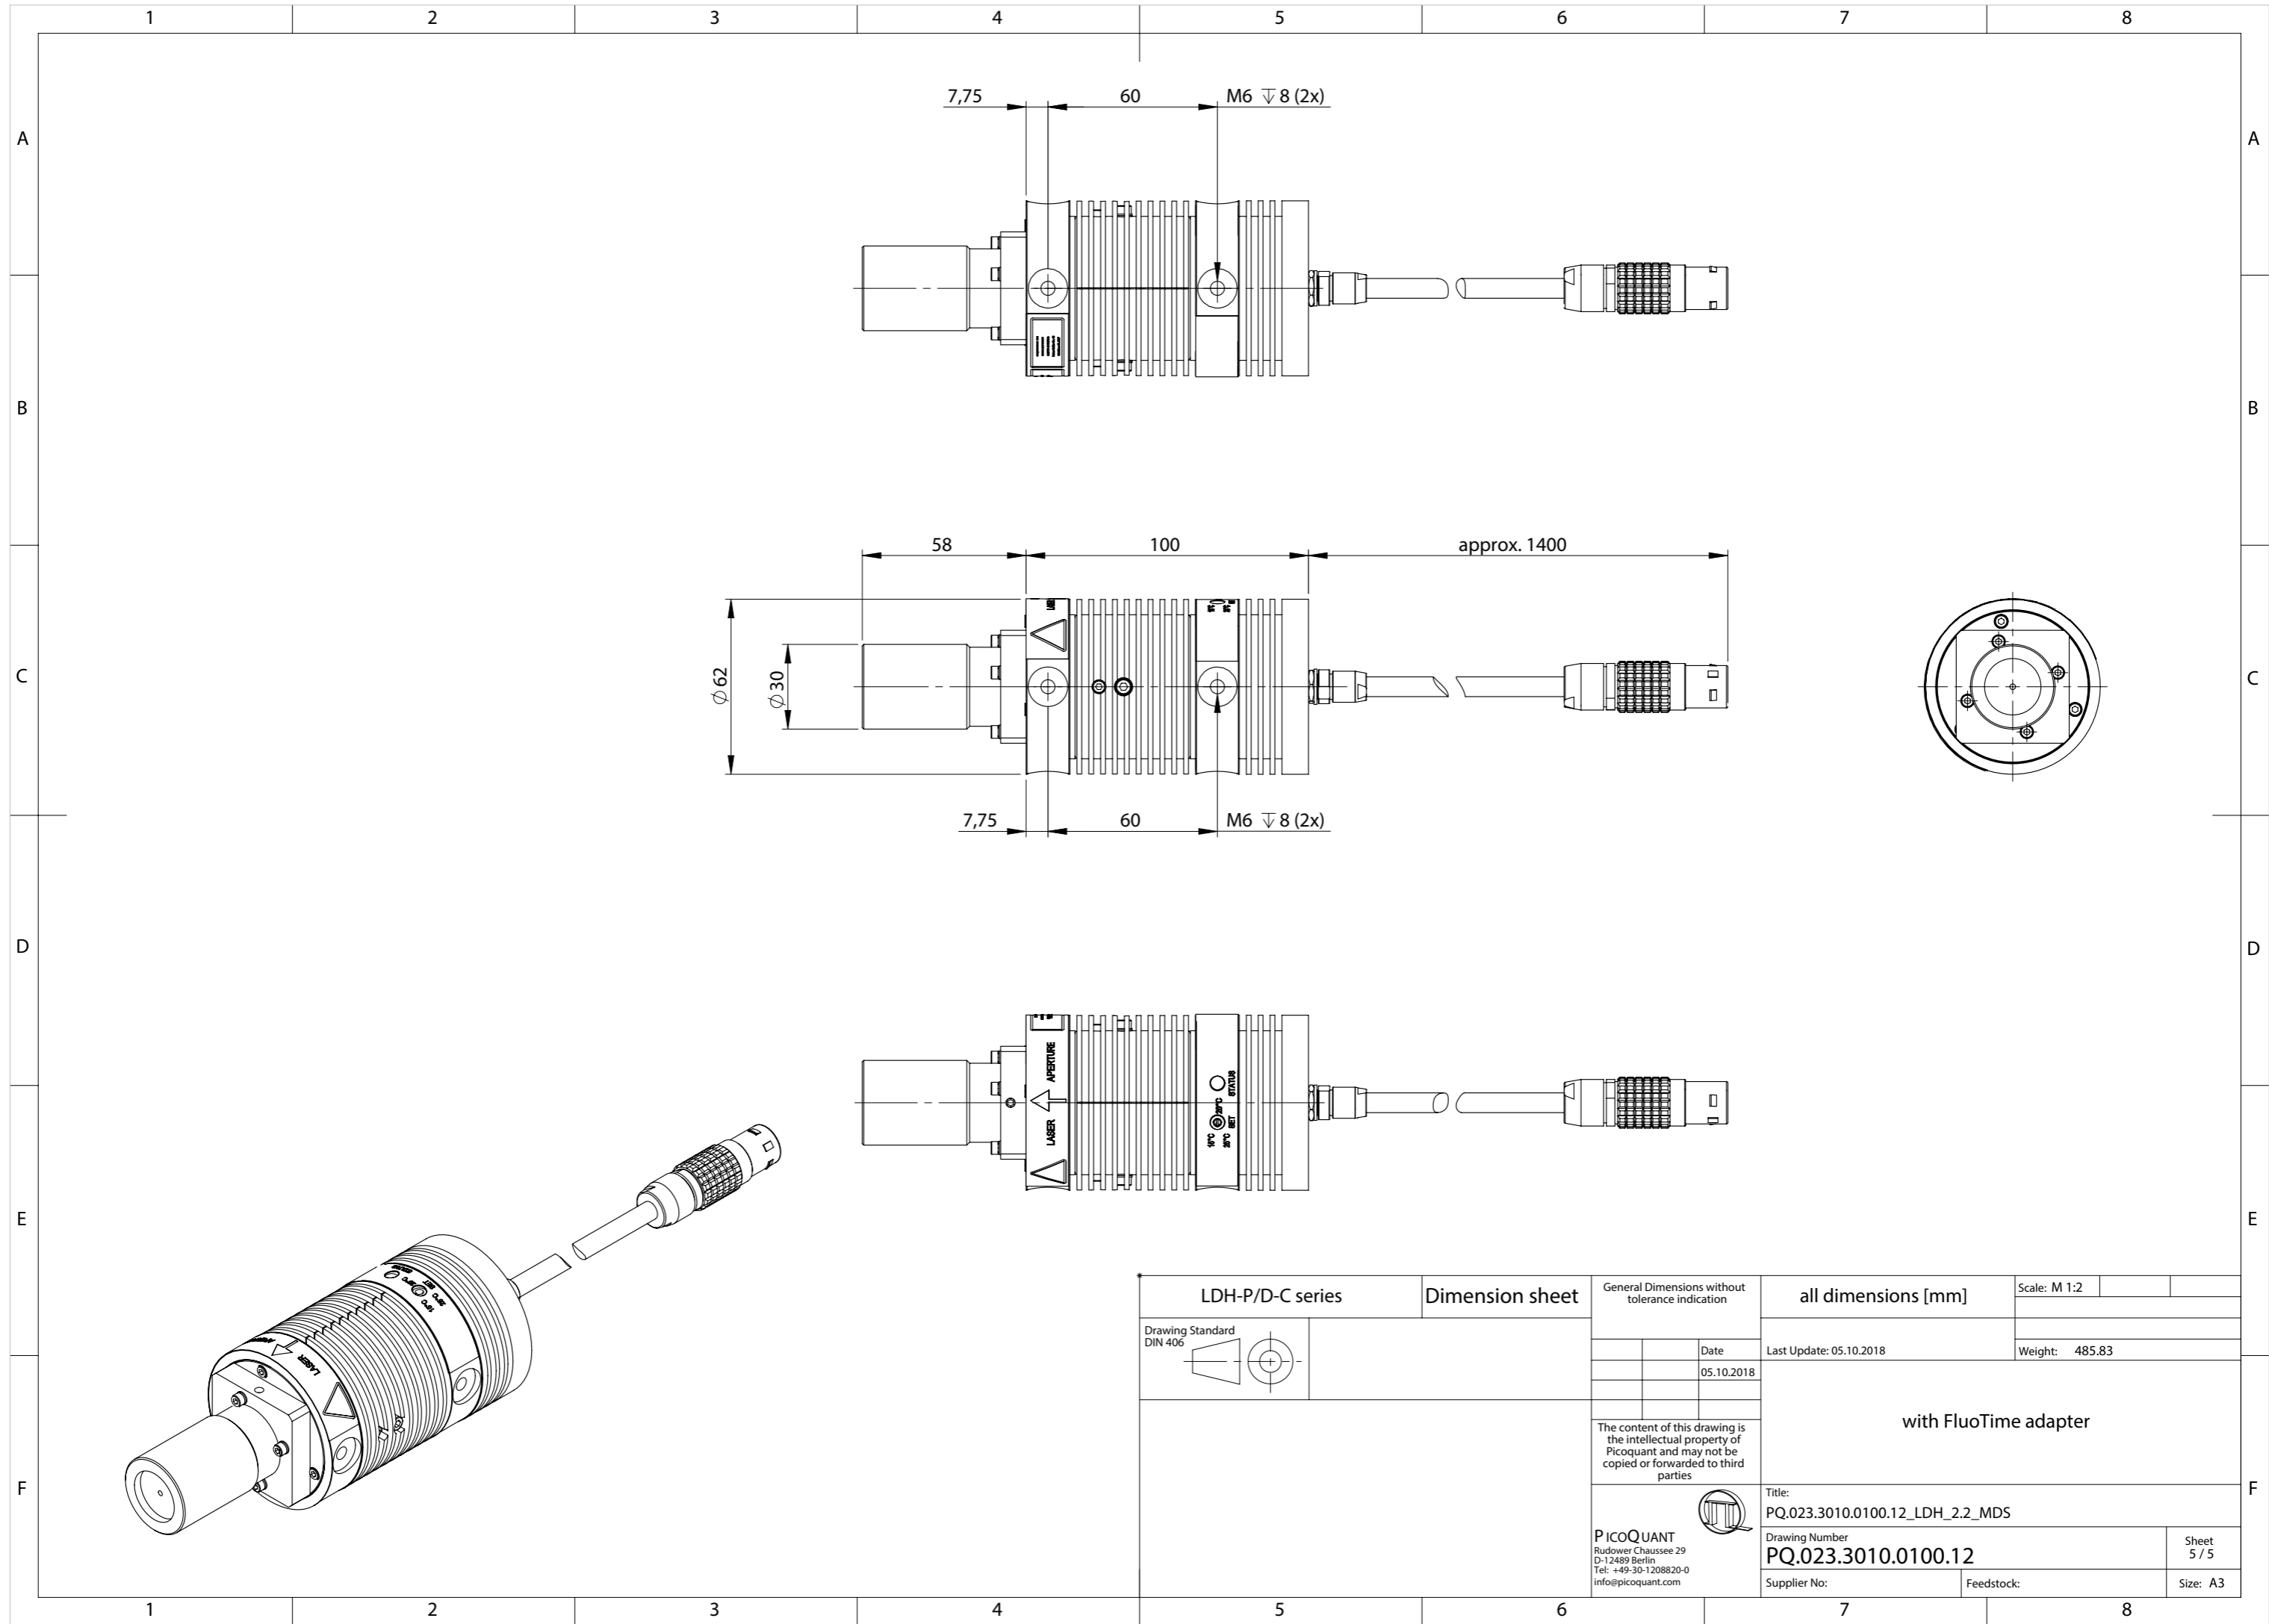

LDH-P/D-C series		Dimension sheet		General Dimensions without tolerance indication		all dimensions [mm]		Scale: M 1:2	
Drawing Standard DIN 406				Date	Last Update: 05.10.2018		Weight: 485.83		
				05.10.2018					
				The content of this drawing is the intellectual property of Picoquant and may not be copied or forwarded to third parties		with FluoroTime adapter			
						Title: PQ.023.3010.0100.12_LDH_2.2_MDS			
				PICOQUANT Rudower Chaussee 29 D-12489 Berlin Tel: +49-30-1208820-0 info@picoquant.com		Drawing Number PQ.023.3010.0100.12		Sheet 5 / 5	
						Supplier No:		Feedstock:	
								Size: A3