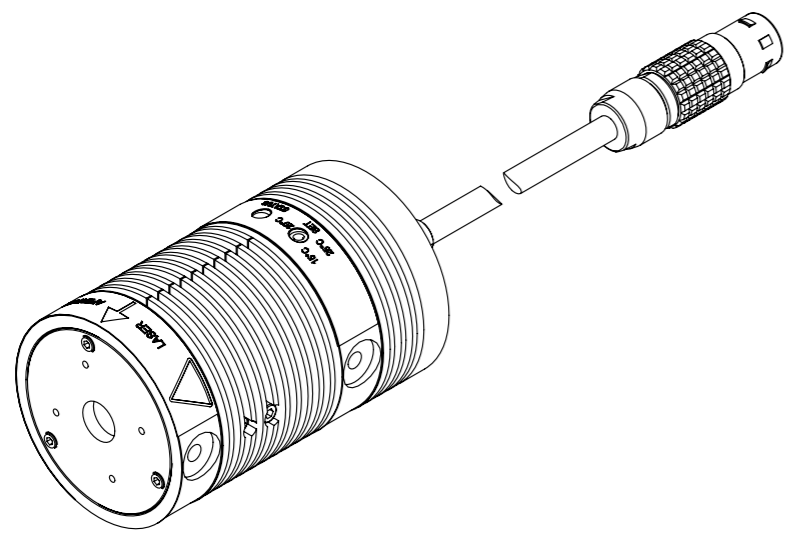

LDH-P/D-C series		Dimension sheet		General Dimensions without tolerance indication		Scale: M 1:2
Drawing Standard DIN 406		Date 05.10.2018		Weight: approx. 485.83		
		The content of this drawing is the intellectual property of Picoquant and may not be copied or forwarded to third parties		Title: PQ.023.3010.0100.12_LDH_2.2_MDS		Sheet 1 / 5
<p>PICOQUANT Rudower Chaussee 29 D-12489 Berlin Tel: +49-30-1208820-0 info@picoquant.com</p>		Supplier No:		Feedstock:		Size: A3

LDH-P/D-C series		Dimension sheet		General Dimensions without tolerance indication		all dimensions [mm]		Scale: M 1:2			
Drawing Standard DIN 406				Date 05.10.2018		Last Update: 05.10.2018		Weight: 485.83			
The content of this drawing is the intellectual property of Picoquant and may not be copied or forwarded to third parties				LDH standard				Title: PQ.023.3010.0100.12_LDH_2.2_MDS			
								Drawing Number: PQ.023.3010.0100.12			
PICOQUANT Rudower Chaussee 29 D-12489 Berlin Tel: +49-30-1208820-0 info@picoquant.com				Supplier No:		Feedstock:		Size: A3			

LDH-P/D-C series		Dimension sheet		General Dimensions without tolerance indication		all dimensions [mm]		Scale: M 1:2
Drawing Standard DIN 406				Date 05.10.2018		Last Update: 05.10.2018		Weight: 485.83
The content of this drawing is the intellectual property of Picoquant and may not be copied or forwarded to third parties						with mounting plate and fiber cable		
 PICOQUANT Rudower Chaussee 29 D-12489 Berlin Tel: +49-30-1208820-0 info@picoquant.com						Title: PQ.023.3010.0100.12_LDH_2.2_MDS		Sheet 3 / 5
						Supplier No:		Feedstock:
								Size: A3