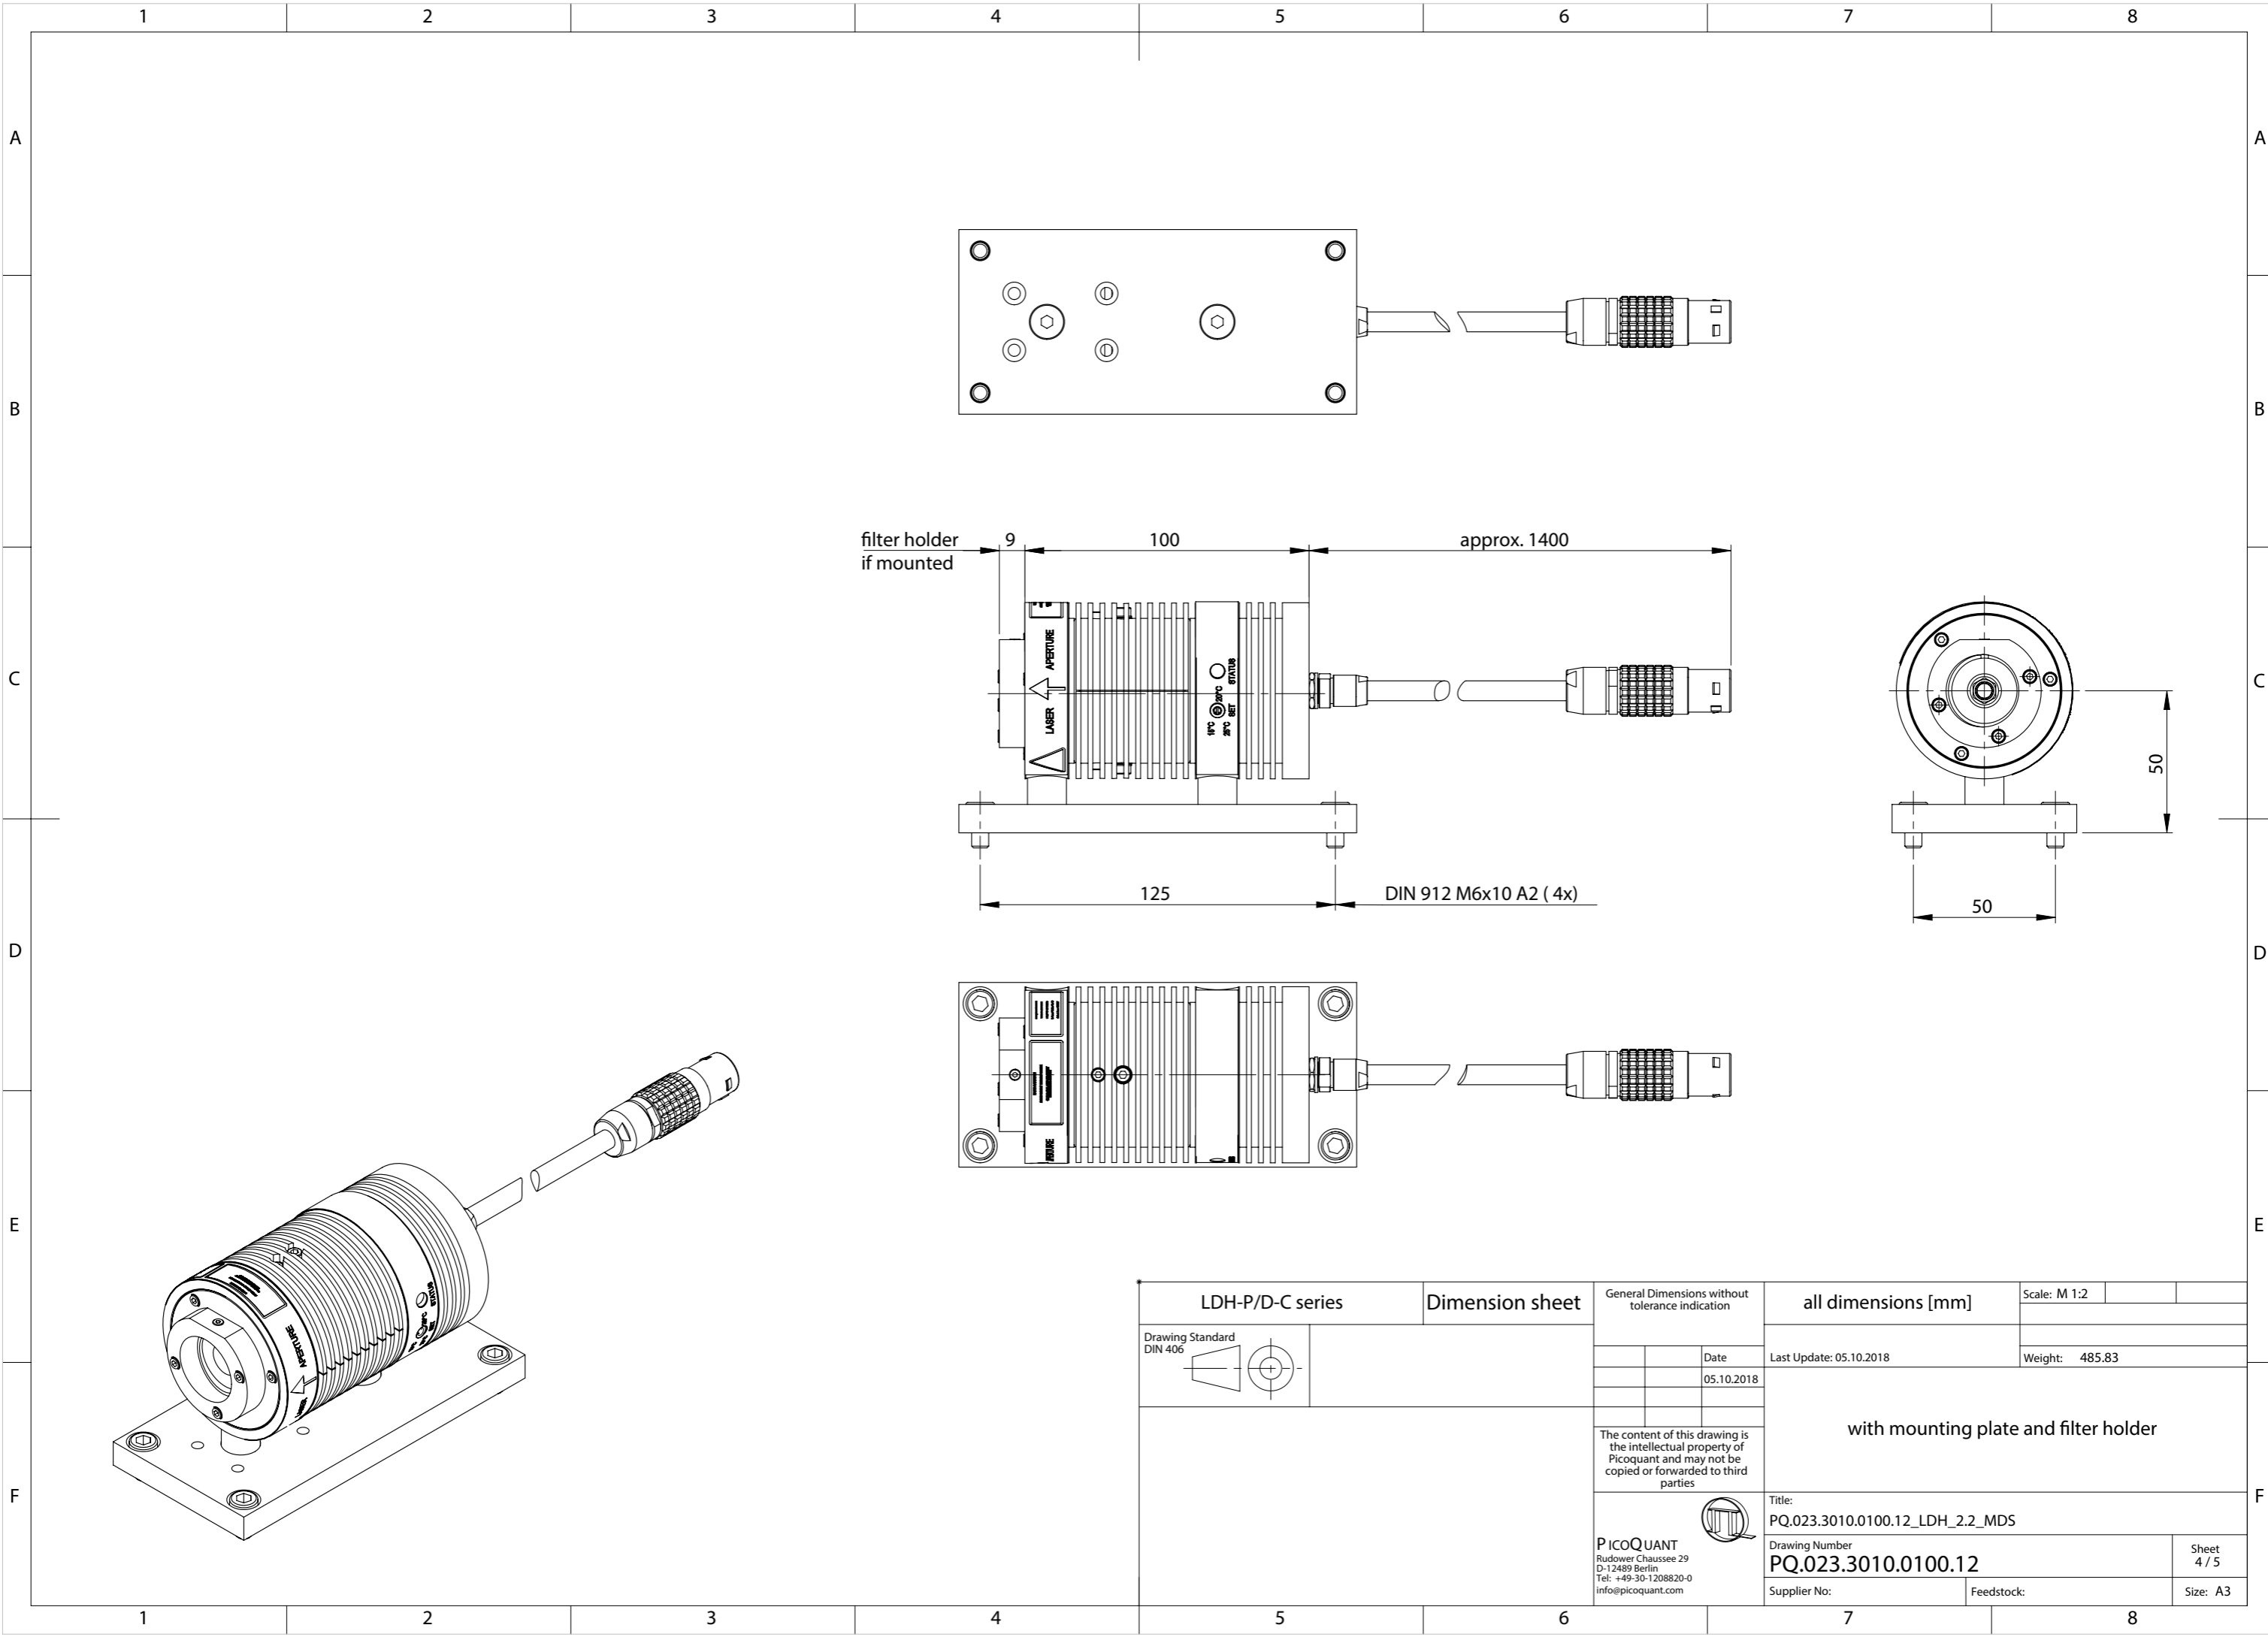

LDH-P/D-C series		Dimension sheet		General Dimensions without tolerance indication		Scale: M 1:2
Drawing Standard DIN 406		Date 05.10.2018		Weight: approx. 485.83		
		The content of this drawing is the intellectual property of Picoquant and may not be copied or forwarded to third parties		Title: PQ.023.3010.0100.12_LDH_2.2_MDS		Sheet 1 / 5
<p>PICOQUANT Rudower Chaussee 29 D-12489 Berlin Tel: +49-30-1208820-0 info@picoquant.com</p>		Supplier No:		Feedstock:		Size: A3

LDH-P/D-C series		Dimension sheet		General Dimensions without tolerance indication		all dimensions [mm]		Scale: M 1:2			
Drawing Standard DIN 406				Date 05.10.2018		Last Update: 05.10.2018		Weight: 485.83			
The content of this drawing is the intellectual property of Picoquant and may not be copied or forwarded to third parties				LDH standard				Title: PQ.023.3010.0100.12_LDH_2.2_MDS			
								Drawing Number: PQ.023.3010.0100.12			
PICOQUANT Rudower Chaussee 29 D-12489 Berlin Tel: +49-30-1208820-0 info@picoquant.com				Supplier No:		Feedstock:		Size: A3			

LDH-P/D-C series		Dimension sheet		General Dimensions without tolerance indication		all dimensions [mm]		Scale: M 1:2
Drawing Standard DIN 406				Date 05.10.2018		Last Update: 05.10.2018		Weight: 485.83
The content of this drawing is the intellectual property of Picoquant and may not be copied or forwarded to third parties						with mounting plate and fiber cable		
 PICOQUANT Rudower Chaussee 29 D-12489 Berlin Tel: +49-30-1208820-0 info@picoquant.com						Title: PQ.023.3010.0100.12_LDH_2.2_MDS		Sheet 3 / 5
						Supplier No:		Feedstock:
								Size: A3