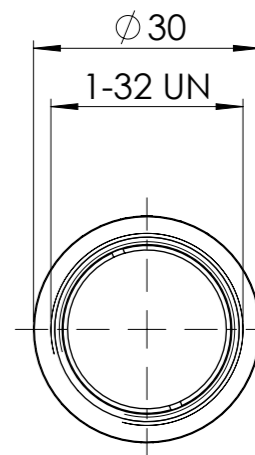

collimating lens (standard)

10 mm VIS
15 mm UV

filter (optional)

10 mm color glass filter
15 mm band pass filter

10/15

10/15

51

approx. 1400
cable

PLS series		Dimension sheet		General Dimensions without tolerance indication		all dimensions [mm]		Scale: M 1:1	
Drawing Standard DIN 406				Date	Last Update: 05.10.2018			Weight: 166.34 g	
				05.10.2018					
The content of this drawing is the intellectual property of Picoquant and may not be copied or forwarded to third parties									
PICO QUANT Rudower Chaussee 29 D-12489 Berlin Tel: +49-30-1208820-0 info@picoquant.com						Title:			
						Drawing Number PQ.026.1010.0001.12		Sheet 4 / 4	
						Supplier No:		Feedstock:	
								Size: A3	