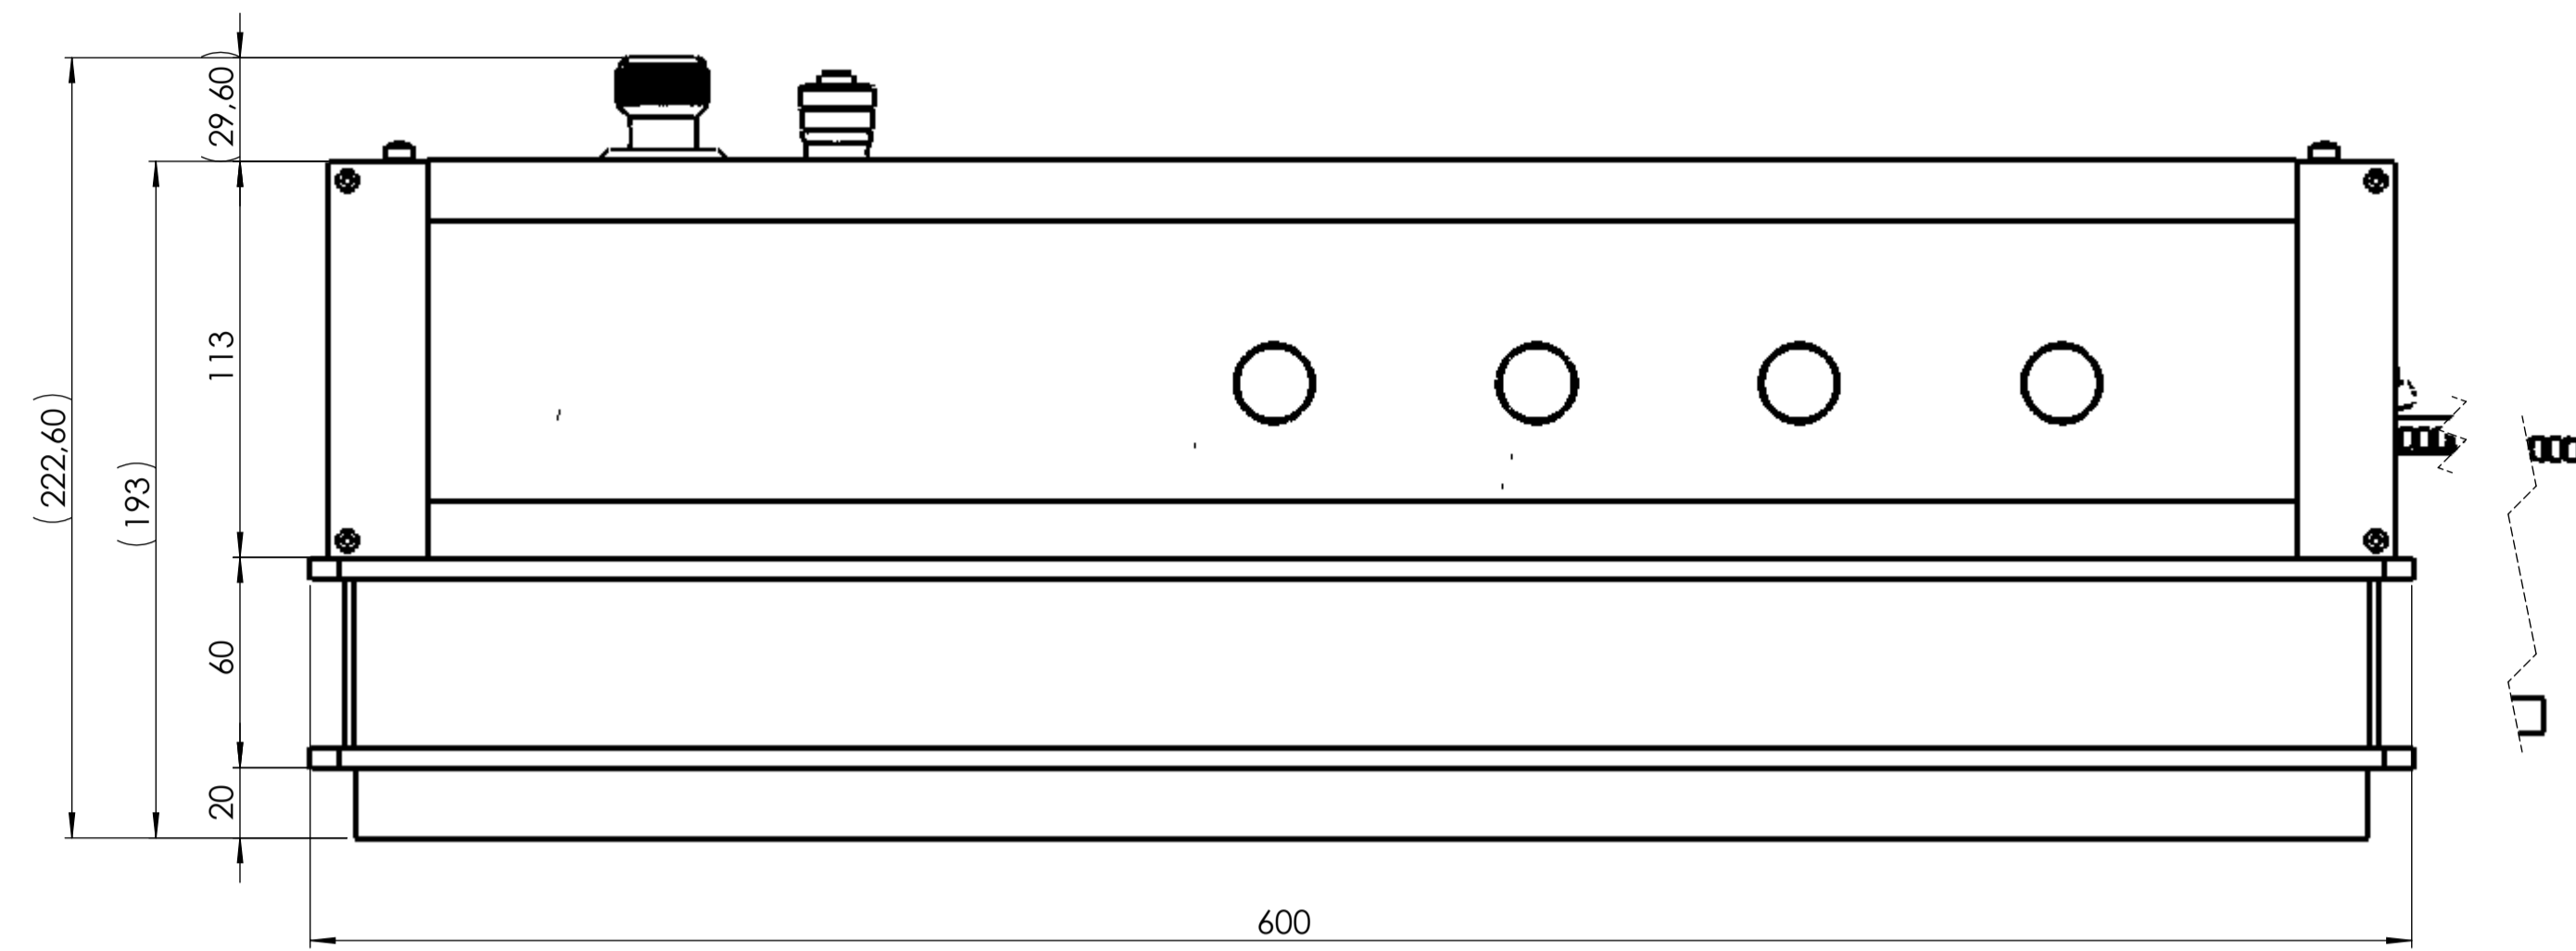

Pos.No.	Ansicht ohne Deckel 5 x LDH/MENGE	Art.-Nr.	Title	Storage	Addition
1	1	973021	973021_PQ.032.1710.0101.12_LCU_4-Channel	Auftrag LP	
2	5	912640	PQ.023.3010.0100.12_LDH_2.2_912640	LP205C010307	
3	4	973XXX	973XXX_PQ.032.1333.0202.12_MT200_LCU_DICHOIC	LP2138050311	

<b>MT200</b> Drawing Standard: DIN 400 		<b>BOM</b> General Dimensions without tolerance indication Surface Quality: abas-Nr.: XXX Points for: <small>POINTEMENT DE LA SURFACE</small> Last save: <small>save</small> Date: 06.08.2018 Last save: <small>save</small>		Scale: M 1:2 Pos.: Storage: Auftrag LP Weight: 27858.45
The content of this drawing is the intellectual property of Picoquant and may not be copied or forwarded to third parties.			Title: PQ.032.1700.XXXX.12_LCU_4-Channel Drawing Number: PQ.032.1700.XXXX.12 Supplier No: Feedstock:	
PICOQUANT Beckweg 10 52489 Berlin Tel: +49 30 12489200 info@picoquant.com			Sheet 1/4 Size: A1	

View without lid 5 x LDH

MT200		BOM		General Dimensions without tolerance indication		Material		Scale: M 1:2		Pos.:	
Drawing Standard DIN 450				Surface Quality:		Material: abas-Nr.: XXXX		Date: 06.08.2018		Storage: Auftrags-LP	
				Points for:		Last save: 06.08.2018		Weight: 27858.45			
				The content of this drawing is the intellectual property of Picoquant and may not be copied or forwarded to third parties.		Title: PQ.032.1700.XXXX.12_LCU_4-Channel		Drawing Number: PQ.032.1700.XXXX.12		Sheet: 2/4	
				Picoquant Beckhoff-Strasse 24 D-12489 Berlin Tel: +49 30 12489 200 info@picoquant.com		Supplier No:		Feedstock:		Size: A1	