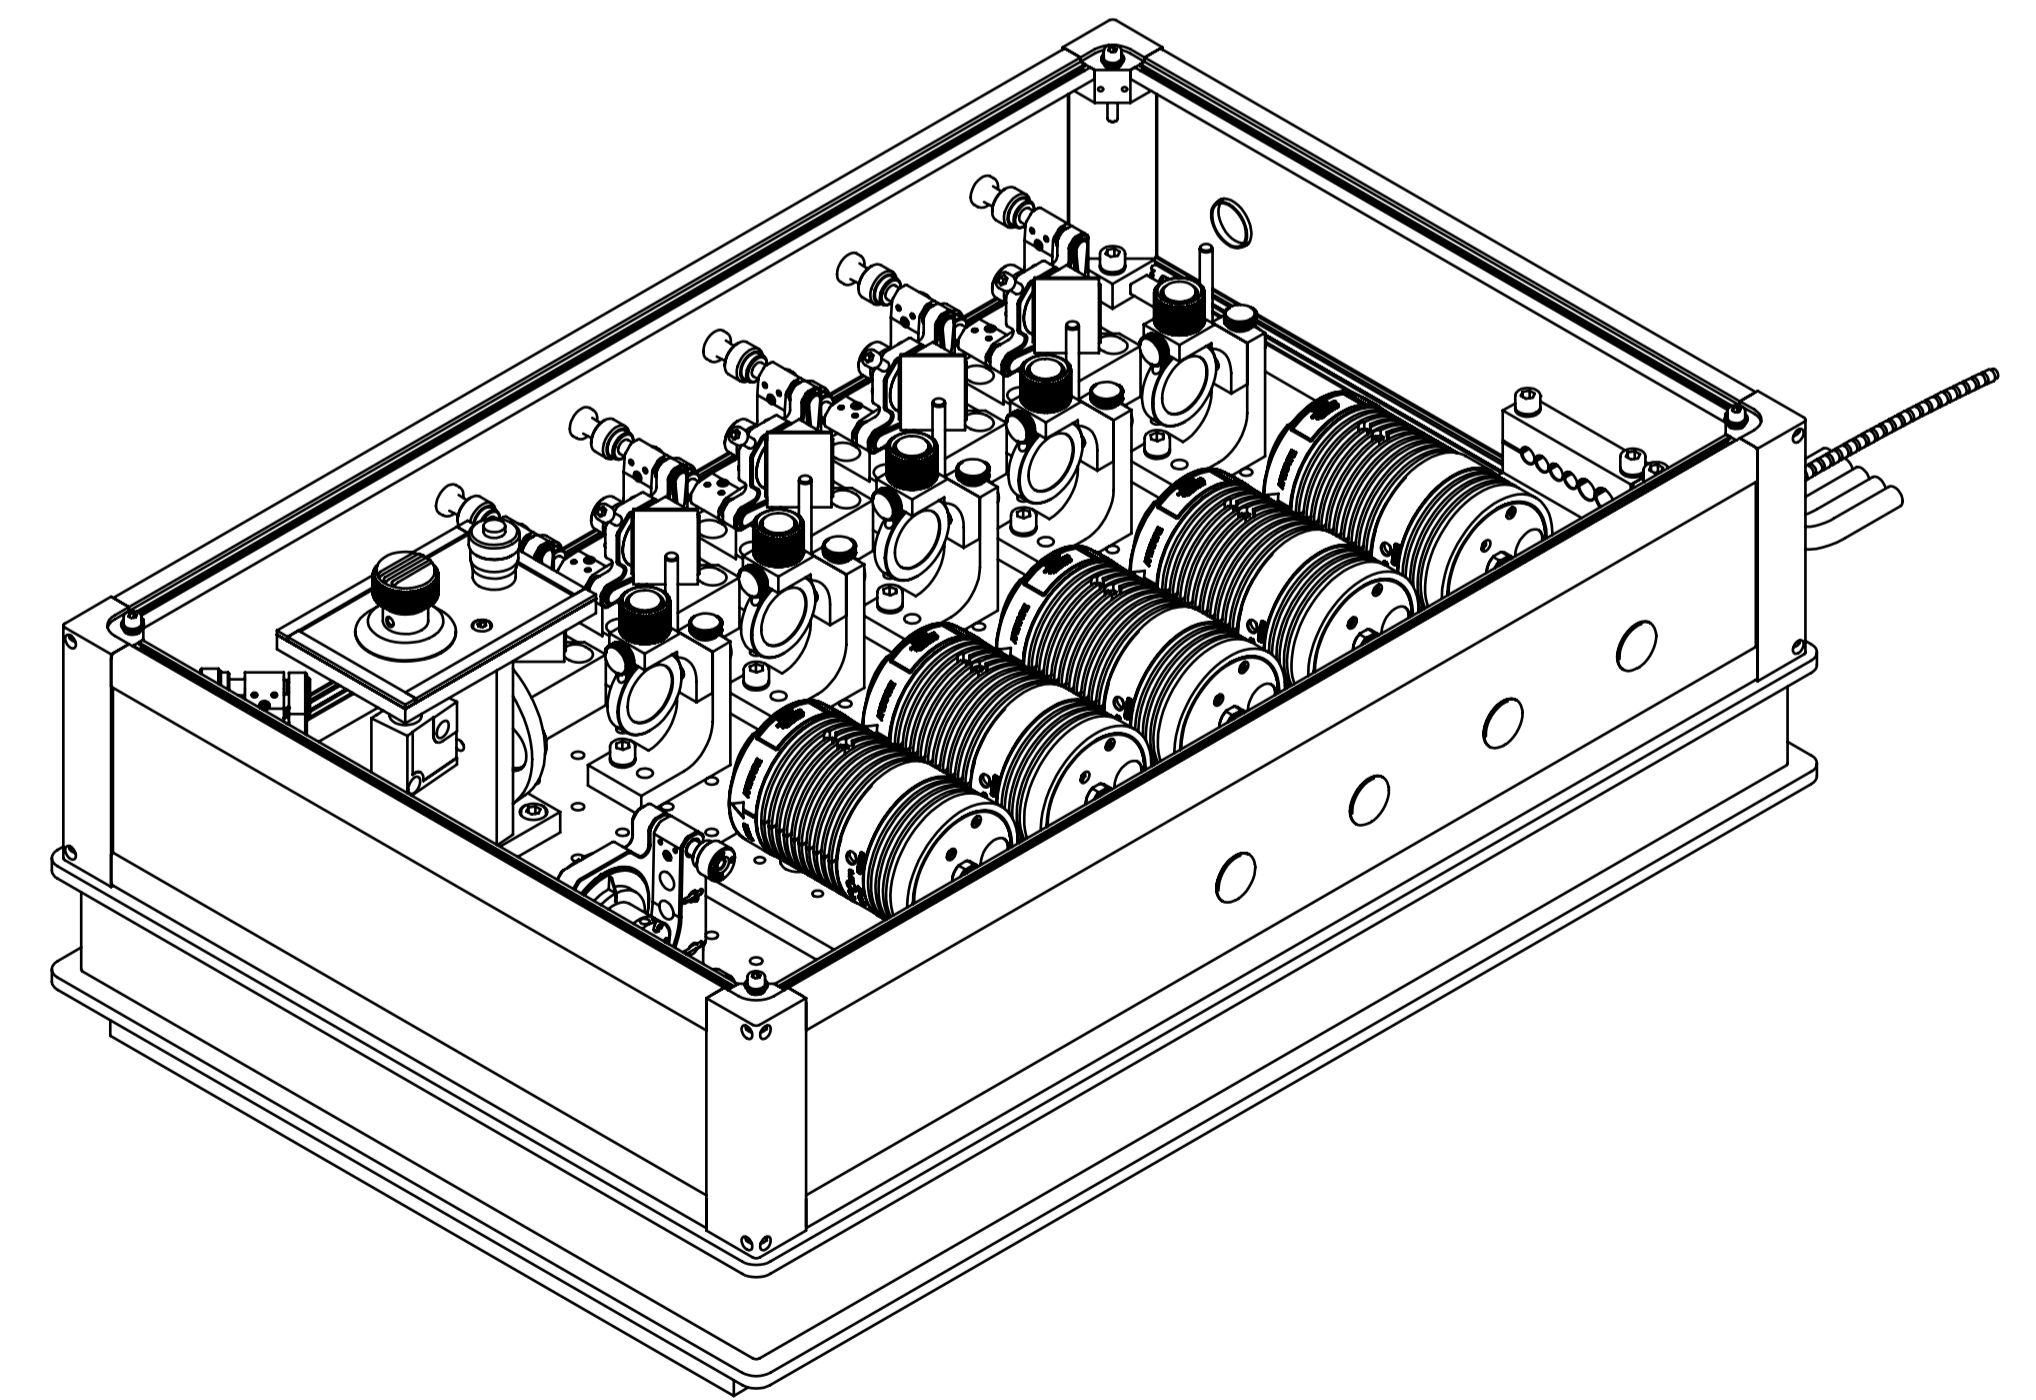

Pos.No.	Ansicht ohne Deckel 5 x LDH/MENGE	Art.-Nr.	Title	Storage	Addition
1	1	973021	973021_PQ.032.1710.0101.12_LCU_4-Channel	Auftrag LP	
2	5	912640	PQ.023.3010.0100.12_LDH_2.2_912640	LP205C010307	
3	4	973XXX	973XXX_PQ.032.1333.0202.12_MT200_LCU_DICHOIC	LP2138050311	

<b>MT200</b> Drawing Standard: DIN 400 		<b>BOM</b> General Dimensions without tolerance indication Surface Quality: abas-Nr.: XXX Points for: <small>POINTEMENT DE LA SURFACE</small> Last save: <small>save</small> Date: 06.08.2018 Last save: <small>save</small>		Scale: M 1:2 Pos.: Storage: Auftrag LP Weight: 27858.45
The content of this drawing is the intellectual property of Picoquant and may not be copied or forwarded to third parties.			Title: PQ.032.1700.XXXX.12_LCU_4-Channel Drawing Number: PQ.032.1700.XXXX.12 Supplier No: Feedstock:	
PICOQUANT Beckweg 10 52489 Berlin Tel: +49 30 12489200 info@picoquant.com			Sheet 1/4 Size: A1	

View without lid 5 x LDH

MT200		BOM		General Dimensions without tolerance indication		Material		Scale: M 1:2		Pos.:	
Drawing Standard DIN 450				Surface Quality:		Material: abas-Nr.: XXXX		Date: 06.08.2018		Storage: Auftrags-LP	
				Points for:		Last save: 06.08.2018		Weight: 27858.45			
				The content of this drawing is the intellectual property of Picoquant and may not be copied or forwarded to third parties.		Title: PQ.032.1700.XXXX.12_LCU_4-Channel		Drawing Number: PQ.032.1700.XXXX.12		Sheet: 2/4	
				Picoquant Beckhoff-Strasse 24 D-12489 Berlin Tel: +49 30 12489 200 info@picoquant.com		Supplier No:		Feedstock:		Size: A1	