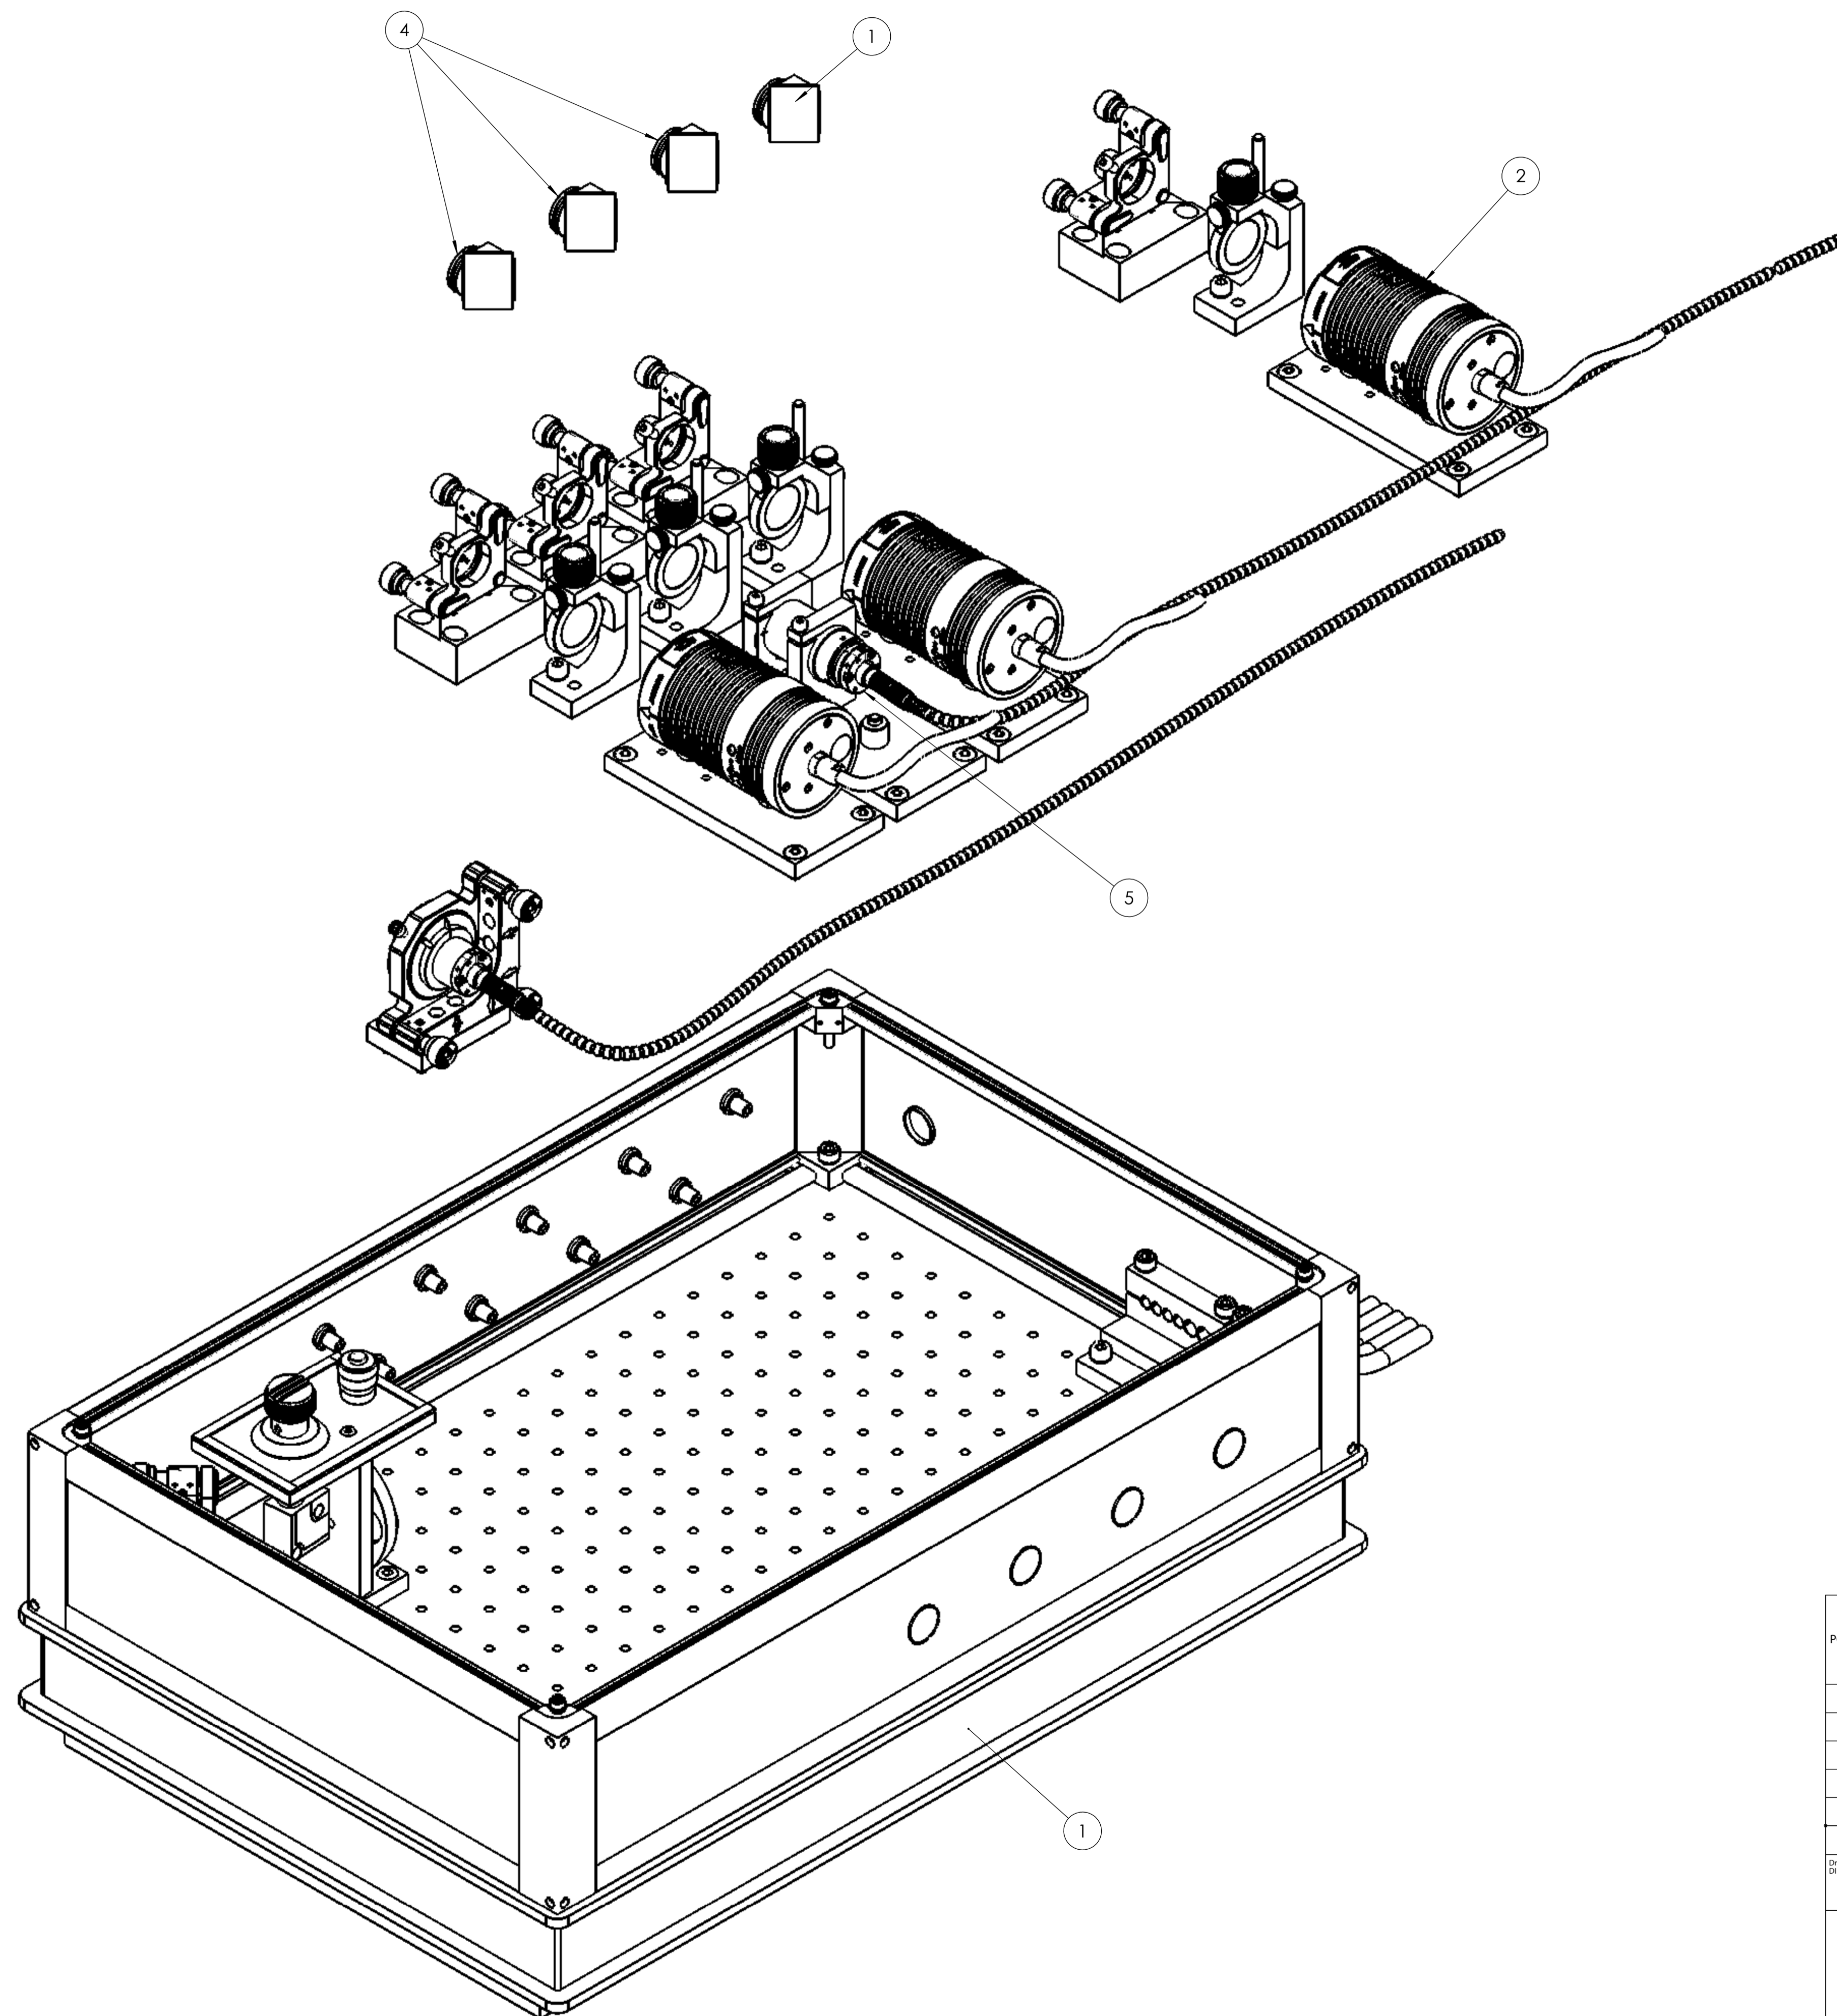

Pos.No.	Ansicht ohne Deckel 5 x LDH/MENGE	Art.-Nr.	Title	Storage	Addition
1	1	973021	973021_PQ.032.1710.0101.12_LCU_4-Channel	Auftrag LP	
2	5	912640	PQ.023.3010.0100.12_LDH_2.2_912640	LP205C010307	
3	4	973XXX	973XXX_PQ.032.1333.0202.12_MT200_LCU_DICHOIC	LP2138050311	

<b>MT200</b> Drawing Standard: DIN 400 		<b>BOM</b> General Dimensions without tolerance indication Surface Quality: abas-Nr.: XXX Points for: <small>POINTEMENT DE LA SURFACE</small> Last save: <small>save</small> Date: 06.08.2018 Last save: <small>save</small>		Scale: M 1:2 Pos.: Storage: Auftrag LP Weight: 27858.45
The content of this drawing is the intellectual property of Picoquant and may not be copied or forwarded to third parties.			Title: PQ.032.1700.XXXX.12_LCU_4-Channel Drawing Number: PQ.032.1700.XXXX.12 Supplier No: Feedstock:	
PICOQUANT Beckweg 10 52489 Berlin Tel: +49 30 12489200 info@picoquant.com			Sheet 1/4 Size: A1	

View without lid 5 x LDH

MT200		BOM		General Dimensions without tolerance indication		Material		Scale: M 1:2		Pos.:	
Drawing Standard DIN 450				Surface Quality:		Material: abas-Nr.: XXXX		Date: 06.08.2018		Storage: Auftrags-LP	
				Points for:		Last save: 06.08.2018		Weight: 27858.45			
				The content of this drawing is the intellectual property of Picoquant and may not be copied or forwarded to third parties.		Title: PQ.032.1700.XXXX.12_LCU_4-Channel		Drawing Number: PQ.032.1700.XXXX.12		Sheet: 2/4	
				Picoquant Beckhoff-Strasse 24 D-12489 Berlin Tel: +49 30 12489 200 info@picoquant.com		Supplier No:		Feedstock:		Size: A1	

POS-NR.	Ansicht ohne Deckel 3 x LDH + Fiber Input/ME NGE	Art.-Nr.	BENENNUNG	LAGERPLATZ	ZUSATZ
1	1	973021	973021_PQ.032.1710.0101.12_LCU_4-Channel	Auftrag LP	
2	3	912640	PQ.023.3010.0100.12_LDH_2.2_912640	LP205C010307	
3	1	912640	PQ.023.3010.0100.12_LDH_2.2_912640	LP205C010307	
4	3	973XXX	973XXX_PQ.032.1333.0202.12_MT200_LCU_DICHOIC	LP213B050311	
5	1	75122	PQ.032.1321.0201.12_75122_MT200_LCU_Faserauskopplung	LP213B071104	