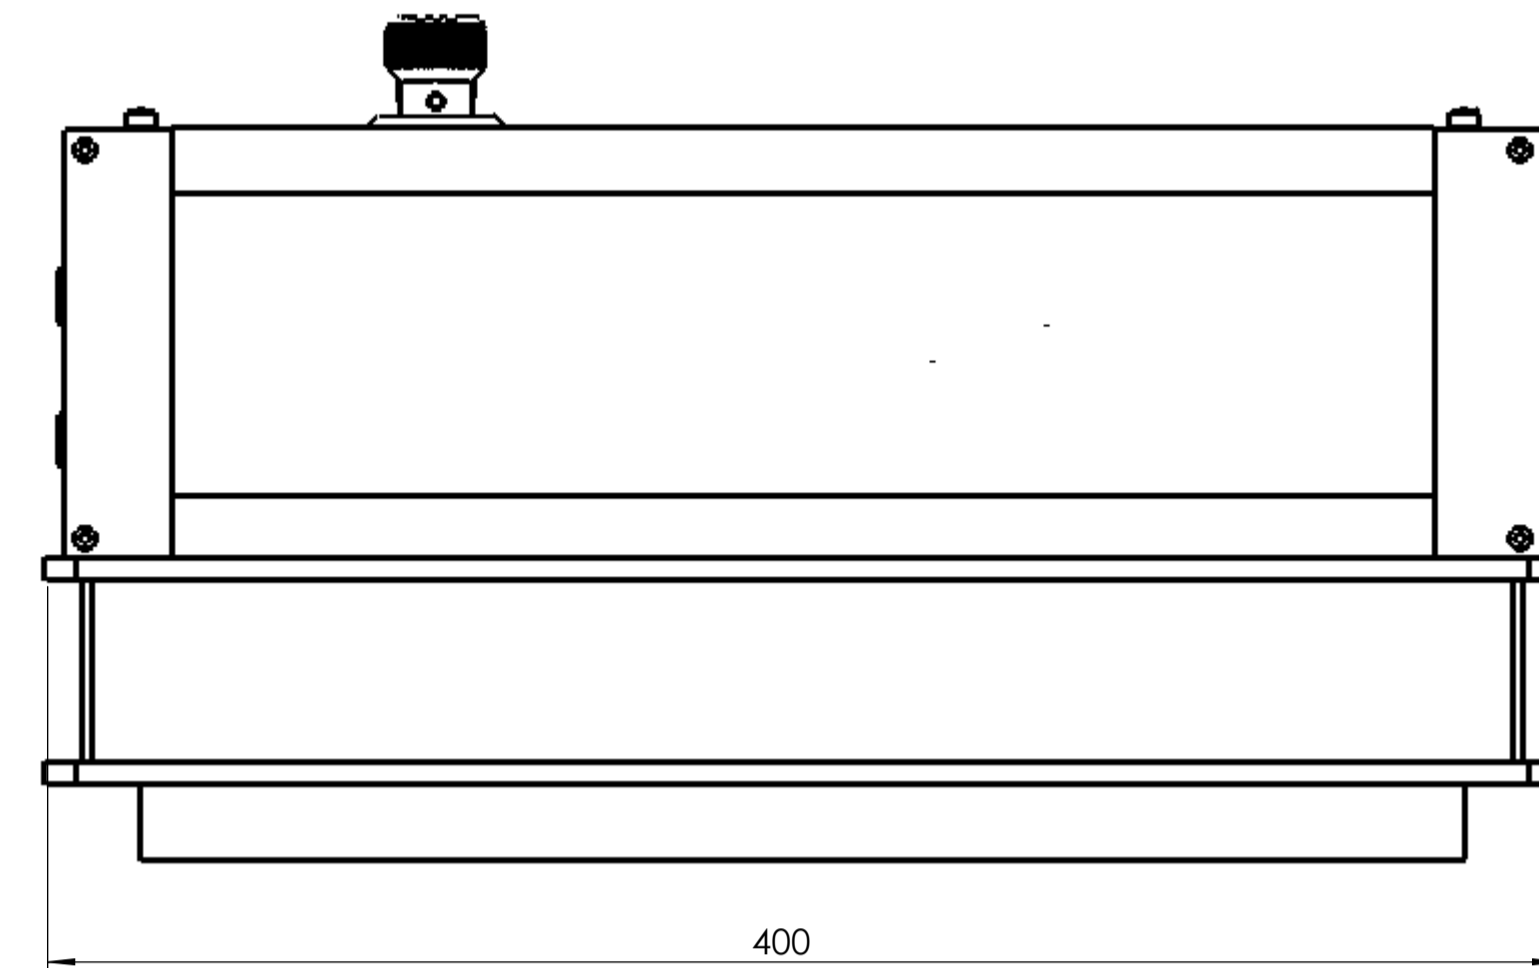

Pos.No.	Ansicht ohne Deckel 5 x LDH/MENGE	Art.-Nr.	Title	Storage	Addition
1	1	973021	973021_PQ.032.1710.0101.12_LCU_4-Channel	Auftrag LP	
2	5	912640	PQ.023.3010.0100.12_LDH_2.2_912640	LP205C010307	
3	4	973XXX	973XXX_PQ.032.1333.0202.12_MT200_LCU_DICHOIC	LP2138050311	

<b>MT200</b> Drawing Standard: DIN 400 		<b>BOM</b> General Dimensions without tolerance indication Surface Quality: abas-Nr.: XXX Points for: <small>POINTEMENT DE LA SURFACE</small> Last save: <small>save</small> Date: 06.08.2018 Last save: <small>save</small>		Scale: M 1:2 Pos.: Storage: Auftrag LP Weight: 27858.45
The content of this drawing is the intellectual property of Picoquant and may not be copied or forwarded to third parties.			Title: PQ.032.1700.XXXX.12_LCU_4-Channel Drawing Number: PQ.032.1700.XXXX.12 Supplier No: Feedstock:	
PICOQUANT Beckweg 10 52489 Berlin Tel: +49 30 12489200 info@picoquant.com			Sheet 1/4 Size: A1	

View without lid 5 x LDH

MT200		BOM		General Dimensions without tolerance indication		Material		Scale: M 1:2		Pos.:	
Drawing Standard DIN 450				Surface Quality:		Material: abas-Nr.: XXXX		Date: 06.08.2018		Storage: Auftrags-LP	
				Points for:		Last save: 06.08.2018		Weight: 27858.45			
				The content of this drawing is the intellectual property of Picoquant and may not be copied or forwarded to third parties.		Title: PQ.032.1700.XXXX.12_LCU_4-Channel		Drawing Number: PQ.032.1700.XXXX.12		Sheet: 2/4	
				Picoquant Beckhoff-Strasse 24 D-12489 Berlin Tel: +49 30 12489 200 info@picoquant.com		Supplier No:		Feedstock:		Size: A1	