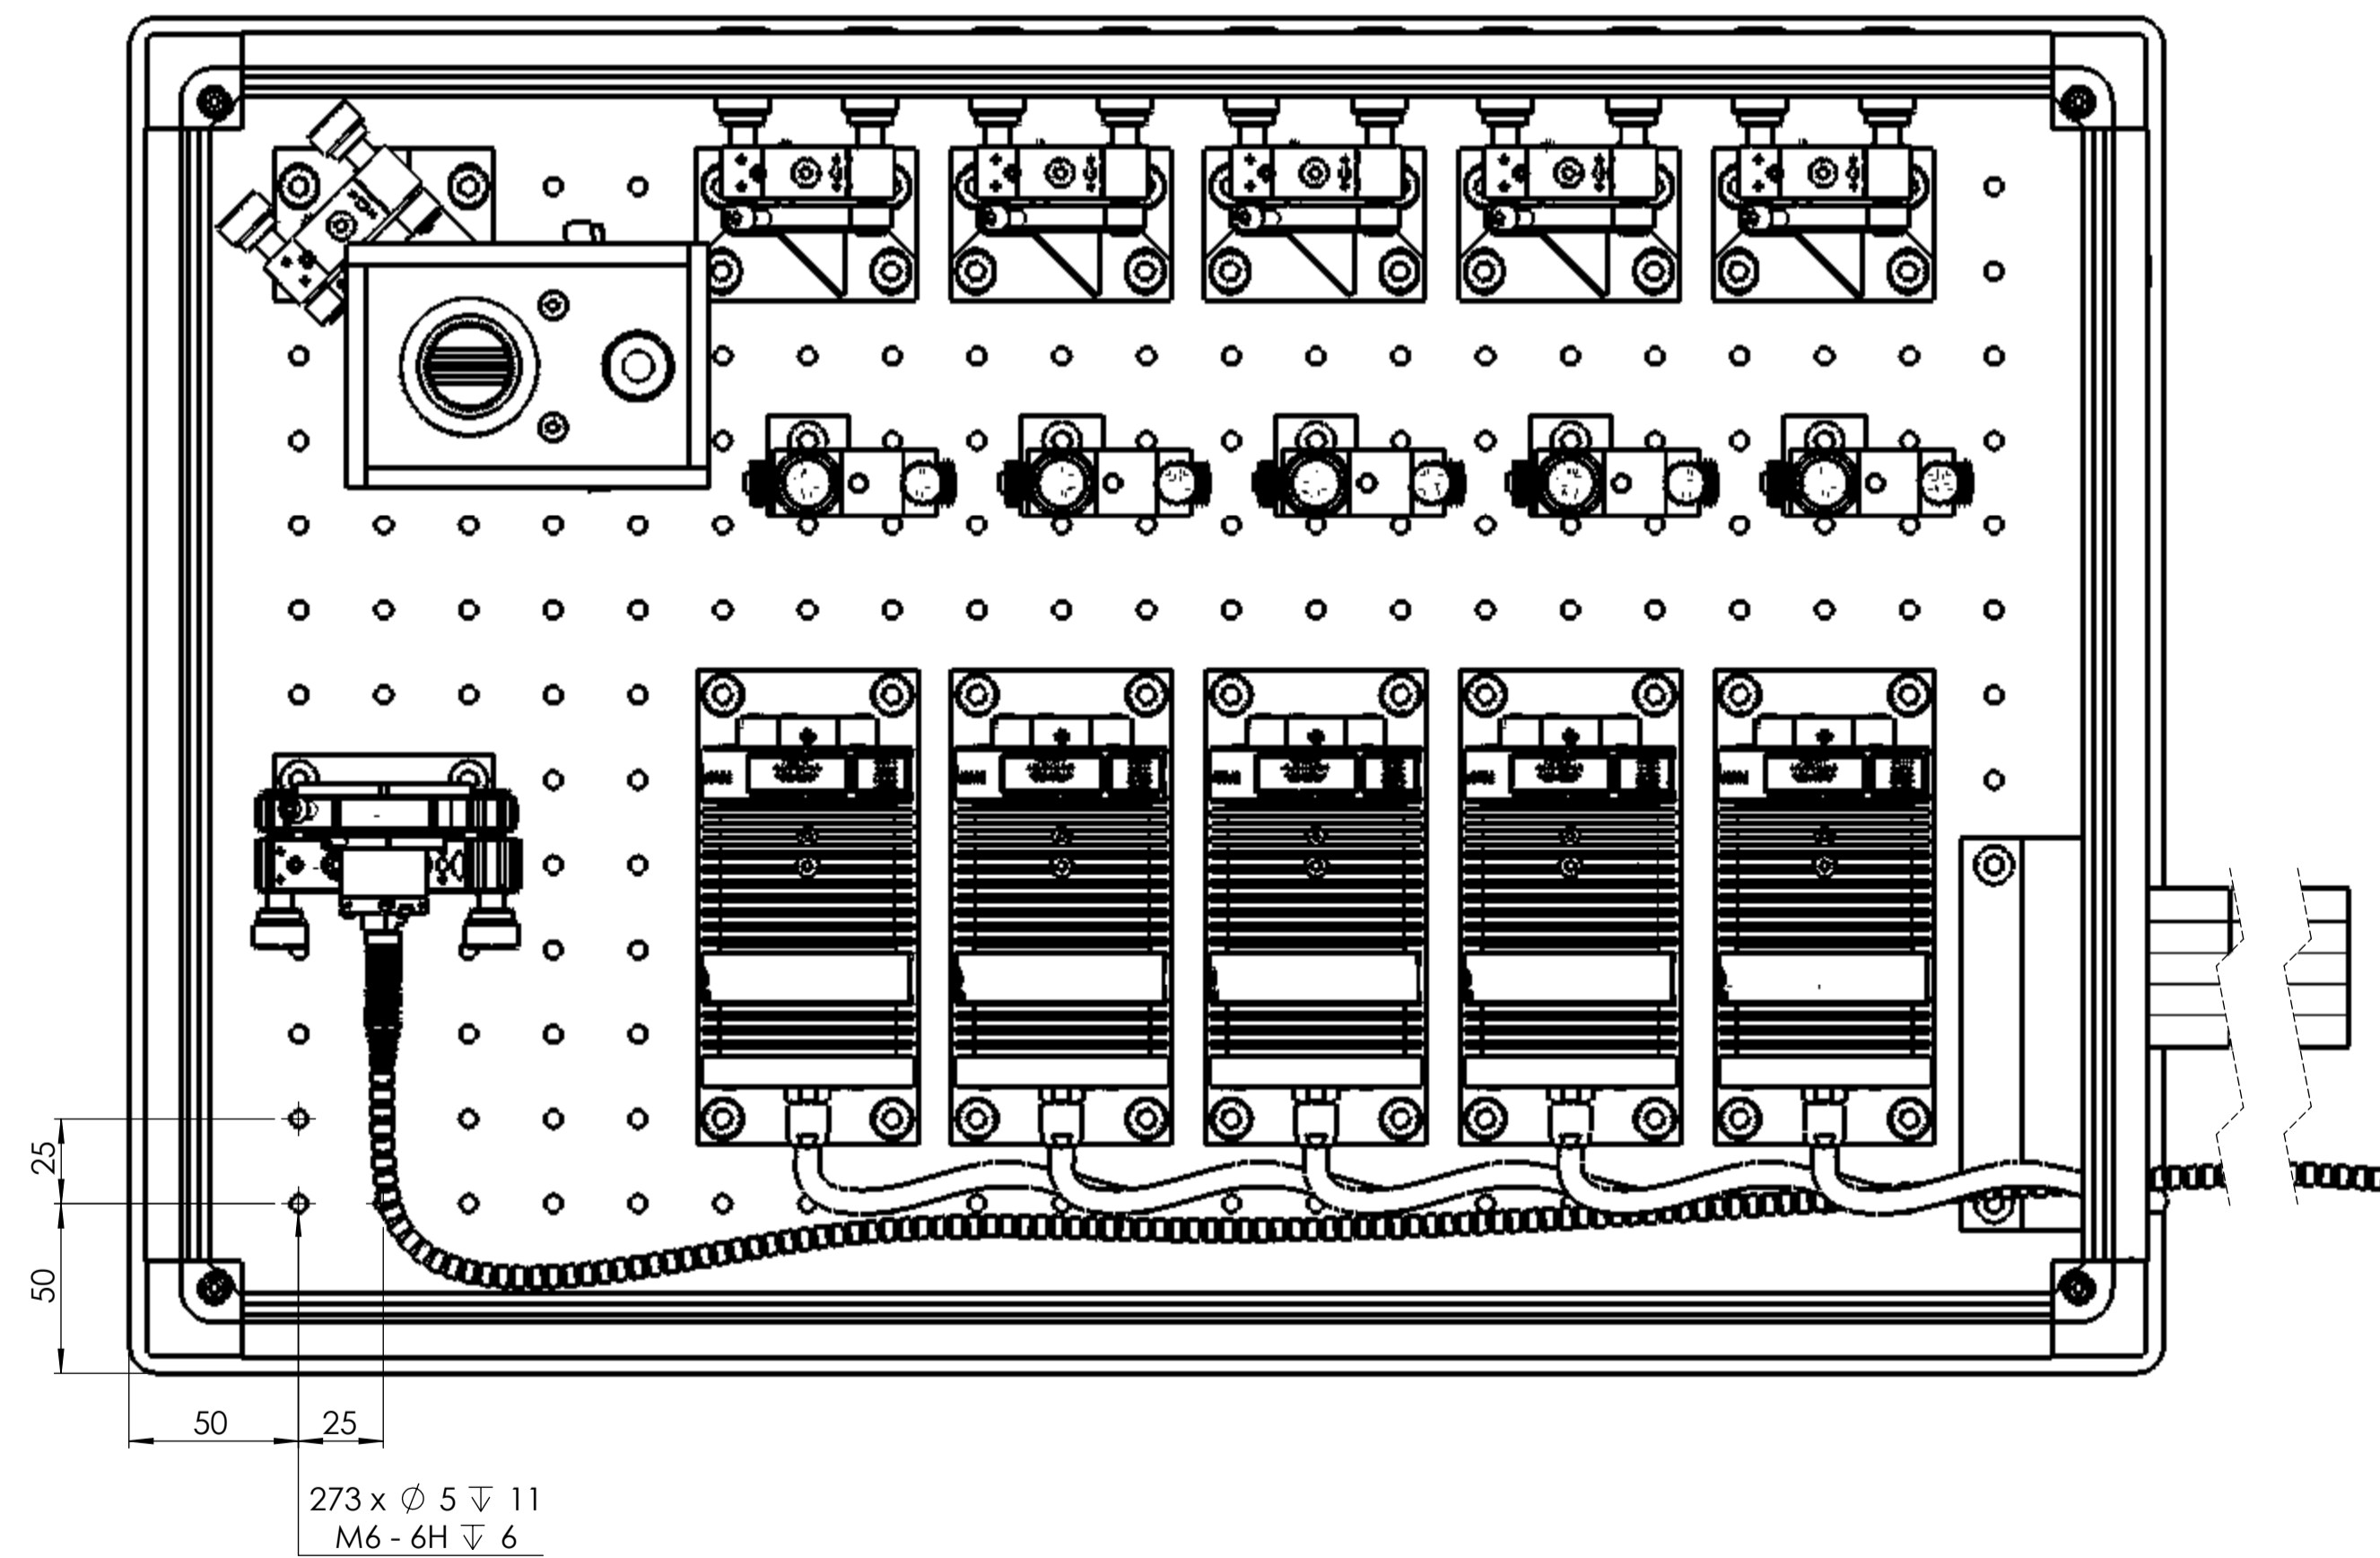

Pos.No.	Ansicht ohne Deckel 5 x LDH/MENGE	Art.-Nr.	Title	Storage	Addition
1	1	973021	973021_PQ.032.1710.0101.12_LCU_4-Channel	Auftrag LP	
2	5	912640	PQ.023.3010.0100.12_LDH_2.2_912640	LP205C010307	
3	4	973XXX	973XXX_PQ.032.1333.0202.12_MT200_LCU_DICHOIC	LP2138050311	

<b>MT200</b> Drawing Standard: DIN 400 		<b>BOM</b> General Dimensions without tolerance indication Surface Quality: abas-Nr.: XXX Points for: <small>POINTEMENT DE LA SURFACE</small> Last save: <small>save</small> Date: 06.08.2018 Last save: <small>save</small>		Scale: M 1:2 Pos.: Storage: Auftrag LP Weight: 27858.45
The content of this drawing is the intellectual property of Picoquant and may not be copied or forwarded to third parties.			Title: PQ.032.1700.XXXX.12_LCU_4-Channel Drawing Number: PQ.032.1700.XXXX.12 Supplier No: Feedstock:	
PICOQUANT Beckweg 10 52489 Berlin Tel: +49 30 12489200 info@picoquant.com			Sheet 1/4 Size: A1	

View without lid 5 x LDH

MT200		BOM		General Dimensions without tolerance indication		Material		Scale: M 1:2		Pos.:	
Drawing Standard DIN 450				Surface Quality:		Material: abas-Nr.: XXXX		Date: 06.08.2018		Storage: Auftrags-LP	
				Points for:		Last save: 06.08.2018		Weight: 27858.45			
				The content of this drawing is the intellectual property of Picoquant and may not be copied or forwarded to third parties.		Title: PQ.032.1700.XXXX.12_LCU_4-Channel		Drawing Number: PQ.032.1700.XXXX.12		Sheet: 2/4	
				Picoquant Beckhoff-Strasse 24 D-12489 Berlin Tel: +49 30 12489 200 info@picoquant.com		Supplier No:		Feedstock:		Size: A1	