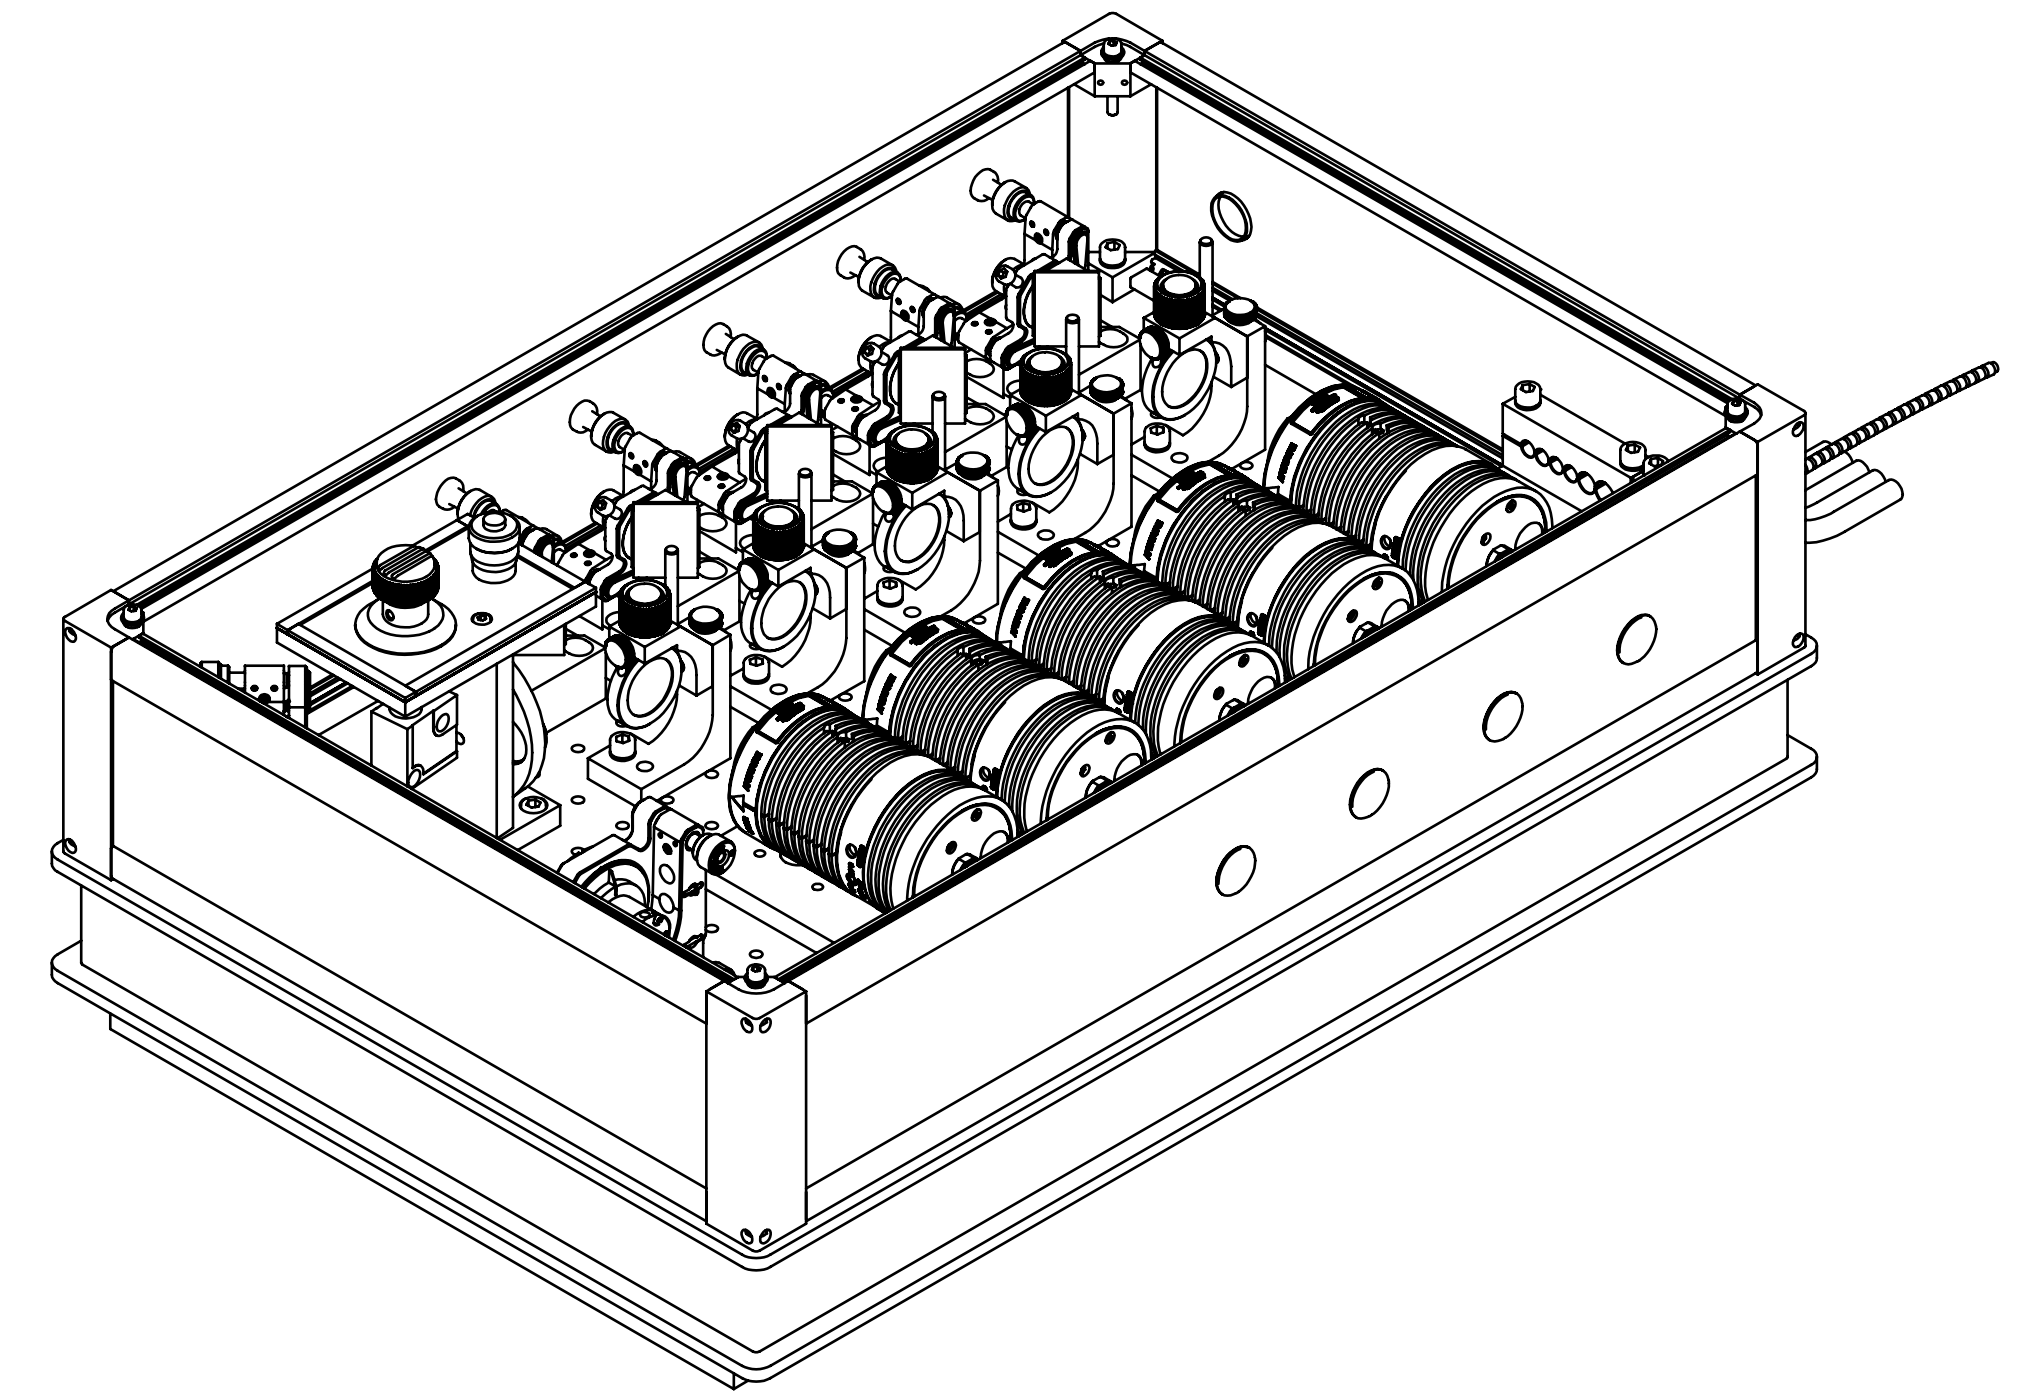

Pos.No.	Ansicht ohne Deckel 5 x LDH/MENGE	Art.-Nr.	Title	Storage	Addition
1	1	973021	973021_PQ.032.1710.0101.12_LCU_4-Channel	Auftrag LP	
2	5	912640	PQ.023.3010.0100.12_LDH_2.2_912640	LP205C010307	
3	4	973XXX	973XXX_PQ.032.1333.0202.12_MT200_LCU_DICHROIC	LP213B050311	

MT200		BOM		General Dimensions without tolerance indication		Material Surface Quality:		Scale: M 1:2		Pos.:	
Drawing Standard	DIN 406	Name	Date	Points for	abs.-Nr.	XXX	Storage:	Auftrags-LP	Weight:	27859.45	
Edited		08.08.2018		Last save:							
Checked											
Released											
The content of this drawing is the intellectual property of Picoquant and may not be copied or forwarded to third parties.											
Ansicht ohne Deckel 5 x LDH											
Title: PQ.032.1700.XXXX.12_LCU_4-Channel											
Drawing Number: PQ.032.1700.XXXX.12											
Supplier No: _____											
Sheet 1/4											
Size: A1											

MT200		BOM		General Dimensions without tolerance indication		Material Surface Quality:		Scale: M 1:2		Pos.:	
Drawing Standard: DIN 406				Name:		Points for:		abs-Nr.: XXX		Storage: Aufträge-LP	
				Date: 08.08.2018		Last save: 08.08.2018				Weight: 27858.45	
				Checked:		Released:				Title: Ansicht ohne Deckel 5 x LDH	
				The content of this drawing is the intellectual property of Picoquant and may not be copied or forwarded to third parties.		Title: PQ.032.1700.XXXX.12.LCU.4-Channel				Sheet 2/4	
				PICOQUANT Schneeberger Strasse 20 D-12489 Berlin Tel: +49 30 399850-0 Fax: +49 30 399850-30 info@picoquant.com		Drawing Number: PQ.032.1700.XXXX.12		Supplier No:		Size: A1	