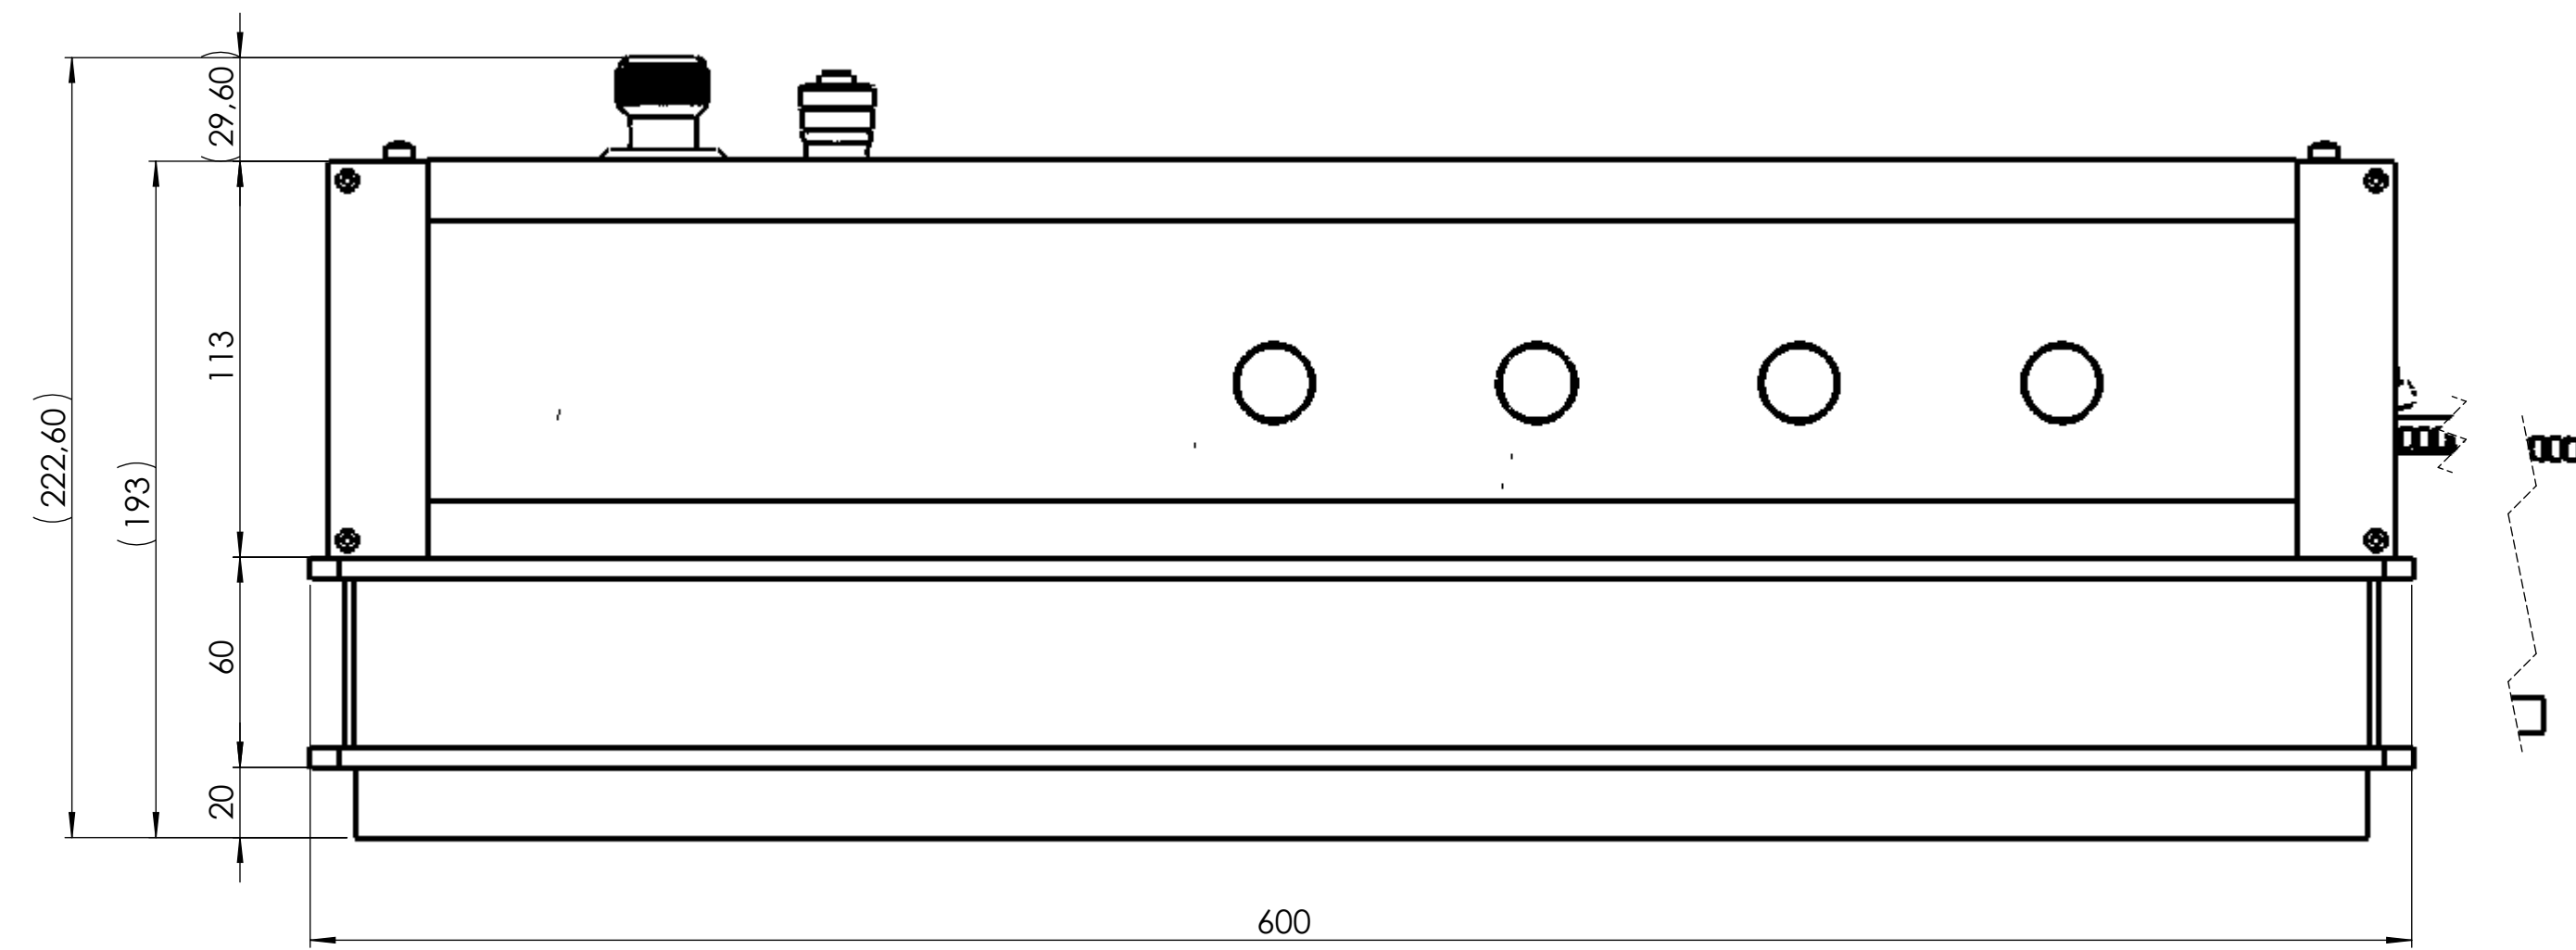

MT200		BOM		General Dimensions without tolerance indication		Material Surface Quality:		Scale: M 1:2		Pos.:	
Drawing Standard	DIN 406	Name	Date	Points for	abs.-Nr.	XXX	Storage:	Auftrags-LP	Weight:	27859.45	
Edited		08.08.2018		Last save:							
Checked											
Released											
The content of this drawing is the intellectual property of Picoquant and may not be copied or forwarded to third parties.											
Ansicht ohne Deckel 5 x LDH											
Title: PQ.032.1700.XXXX.12_LCU_4-Channel											
Drawing Number: PQ.032.1700.XXXX.12											
Supplier No: _____											
Sheet 1/4											
Size: A1											

MT200		BOM		General Dimensions without tolerance indication		Material Surface Quality:		Scale: M 1:2		Pos.:	
Drawing Standard: DIN 406				Name:		Points for:		abs-Nr.: XXX		Storage: Aufträge-LP	
				Date: 08.08.2018		Last save: 08.08.2018				Weight: 27858.45	
				Checked:		Released:				Title: Ansicht ohne Deckel 5 x LDH	
				The content of this drawing is the intellectual property of Picoquant and may not be copied or forwarded to third parties.		Title: PQ.032.1700.XXXX.12.LCU.4-Channel				Sheet 2/4	
				PICOQUANT Schneeberger Strasse 20 D-12489 Berlin Tel: +49 30 399850-0 Fax: +49 30 399850-30 info@picoquant.com		Drawing Number: PQ.032.1700.XXXX.12		Supplier No:		Size: A1	

MT200		BOM		General Dimensions without tolerance indication		Material Surface Quality:		Scale: M 1:2		Pos.:	
Drawing Standard: DIN 406		Name:		Date: 08.08.2018		Points for:		Storage: Auftrags-LP		Weight: 27858.45	
		Edited:		Checked:		Released:		Title:		Sheet: 3/4	
The content of this drawing is the intellectual property of Picoquant and may not be copied or forwarded to third parties.		PICOQUANT Schleich-Drahtwerk 20 D-12489 Berlin Tel: +49-30-136650-0 info@picoquant.com		Drawing Number: PQ.032.1700.XXXX.12		Supplier No:		Feedback:		Size: A1	