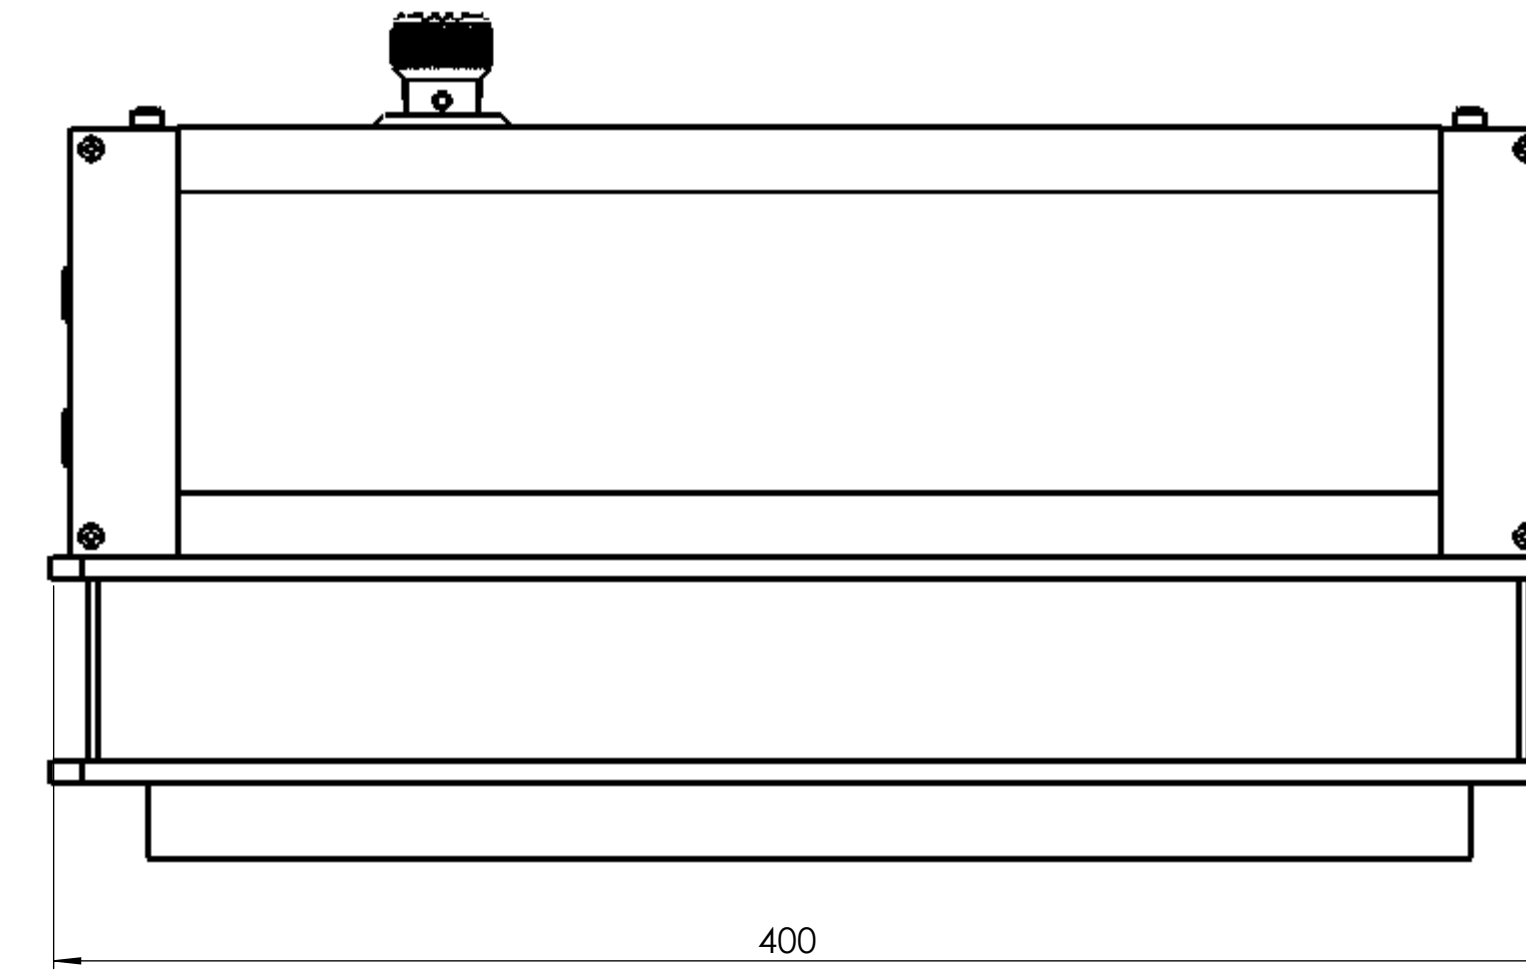

MT200		BOM		General Dimensions without tolerance indication		Material Surface Quality:		Scale: M 1:2		Pos.:	
Drawing Standard	DIN 406	Name	Date	Points for	abs.-Nr.	XXX	Storage:	Auftrags-LP	Weight:	27859.45	
Edited		08.08.2018		Last save:							
Checked											
Released											
The content of this drawing is the intellectual property of Picoquant and may not be copied or forwarded to third parties.											
Ansicht ohne Deckel 5 x LDH											
Title: PQ.032.1700.XXXX.12_LCU_4-Channel											
Drawing Number: PQ.032.1700.XXXX.12											
Supplier No: _____											
Sheet 1/4											
Size: A1											

MT200		BOM		General Dimensions without tolerance indication		Material Surface Quality:		Scale: M 1:2		Pos.:	
Drawing Standard: DIN 406				Name:		Points for:		abs-Nr.: XXX		Storage: Aufträge-LP	
				Date: 08.08.2018		Last save: 08.08.2018				Weight: 27858.45	
				Checked:		Released:				Title: Ansicht ohne Deckel 5 x LDH	
				The content of this drawing is the intellectual property of Picoquant and may not be copied or forwarded to third parties.		Title: PQ.032.1700.XXXX.12.LCU.4-Channel				Sheet 2/4	
				PICOQUANT Schneeberger Strasse 20 D-12489 Berlin Tel: +49 30 399850-0 Fax: +49 30 399850-30 info@picoquant.com		Drawing Number: PQ.032.1700.XXXX.12		Supplier No:		Size: A1	

MT200		BOM		General Dimensions without tolerance indication		Material Surface Quality:		Scale: M 1:2		Pos.:	
Drawing Standard: DIN 406		Name:		Date: 08.08.2018		Points for:		Storage: Auftrags-LP		Weight: 27858.45	
		Edited:		Checked:		Released:		Title:		Sheet: 3/4	
The content of this drawing is the intellectual property of Picoquant and may not be copied or forwarded to third parties.		PICOQUANT Schleich-Drahtwerk 20 D-12489 Berlin Tel: +49-30-136650-0 info@picoquant.com		Drawing Number: PQ.032.1700.XXXX.12		Supplier No:		Feedback:		Size: A1	