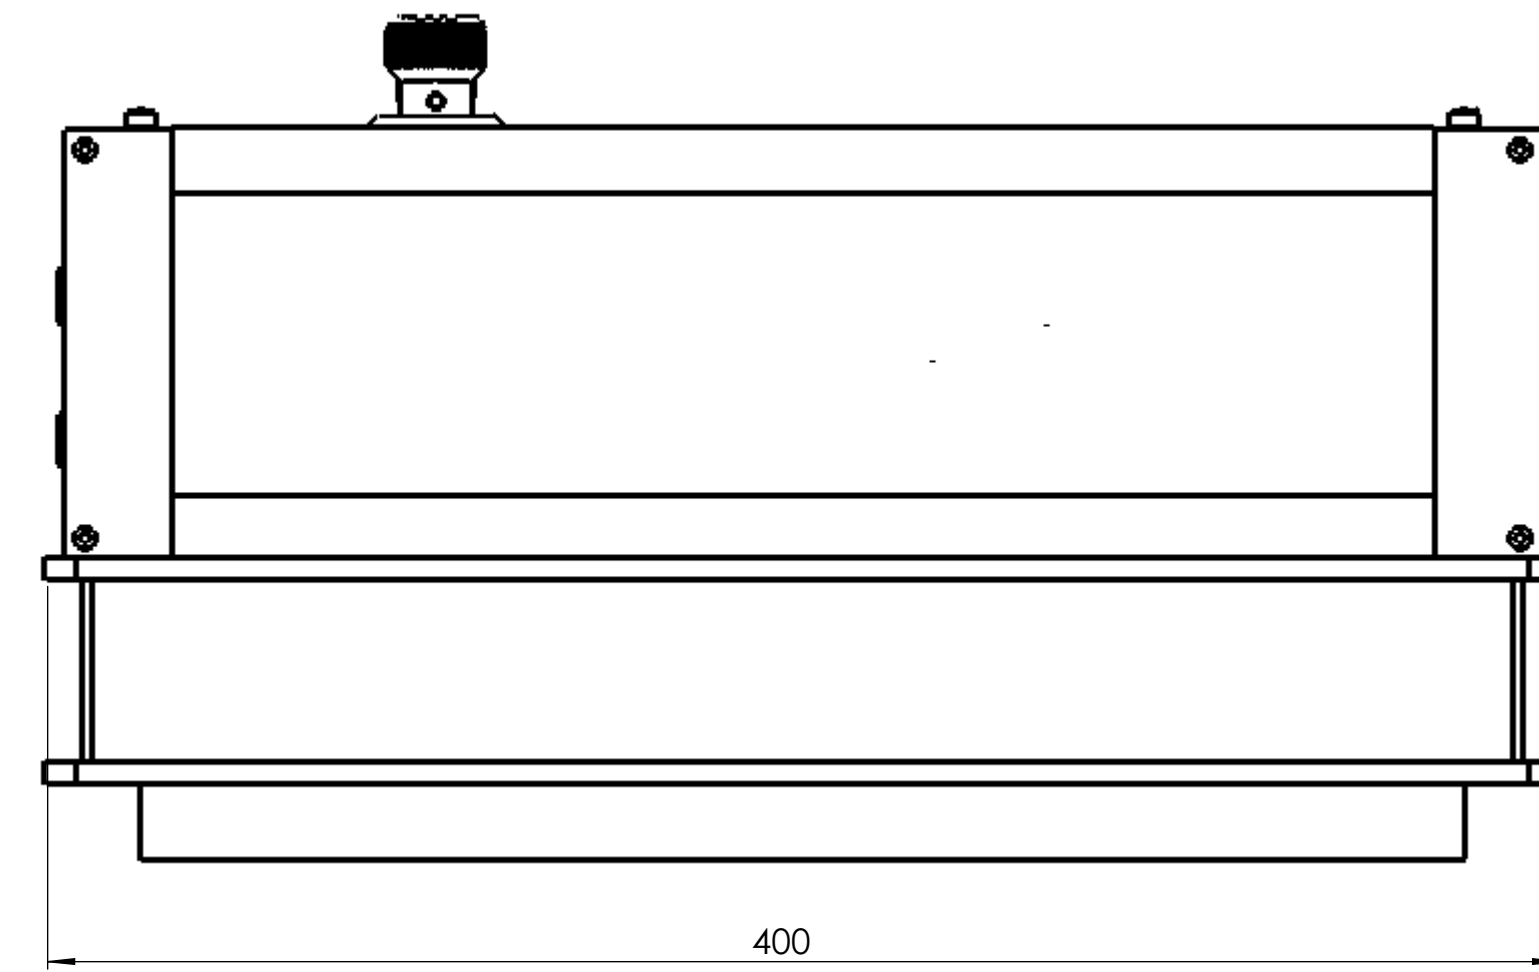

MT200		BOM		General Dimensions without tolerance indication		Material Surface Quality:		Scale: M 1:2		Pos.:	
Drawing Standard	DIN 406	Name	Date	Points for	abs.-Nr.	XXX	Storage:	Auftrags-LP	Weight:	27859.45	
Edited		08.08.2018		Last save:							
Checked											
Released											
The content of this drawing is the intellectual property of Picoquant and may not be copied or forwarded to third parties.											
Ansicht ohne Deckel 5 x LDH											
Title: PQ.032.1700.XXXX.12_LCU_4-Channel											
Drawing Number: PQ.032.1700.XXXX.12											
Supplier No: _____											
Sheet 1/4											
Size: A1											

MT200		BOM		General Dimensions without tolerance indication		Material Surface Quality:		Scale: M 1:2		Pos.:	
Drawing Standard: DIN 406				Name:		Points for:		abs-Nr.: XXX		Storage: Aufträge-LP	
				Date: 08.08.2018		Last save: 08.08.2018				Weight: 27858.45	
				Checked:		Released:				Title: Ansicht ohne Deckel 5 x LDH	
				The content of this drawing is the intellectual property of Picoquant and may not be copied or forwarded to third parties.		Title: PQ.032.1700.XXXX.12.LCU.4-Channel				Sheet 2/4	
				PICOQUANT Schneeberger Strasse 20 D-12489 Berlin Tel: +49 30 399850-0 Fax: +49 30 399850-30 info@picoquant.com		Drawing Number: PQ.032.1700.XXXX.12		Supplier No:		Size: A1	

MT200		BOM		General Dimensions without tolerance indication		Material Surface Quality:		Scale: M 1:2		Pos.:	
Drawing Standard: DIN 406		Name:		Date: 08.08.2018		Points for:		Storage: Auftrags-LP		Weight: 27858.45	
		Edited:		Checked:		Released:		Title:		Sheet: 3/4	
The content of this drawing is the intellectual property of Picoquant and may not be copied or forwarded to third parties.		PICOQUANT Schleich-Drahtwerk 20 D-12489 Berlin Tel: +49-30-136650-0 info@picoquant.com		Drawing Number: PQ.032.1700.XXXX.12		Supplier No:		Feedback:		Size: A1	