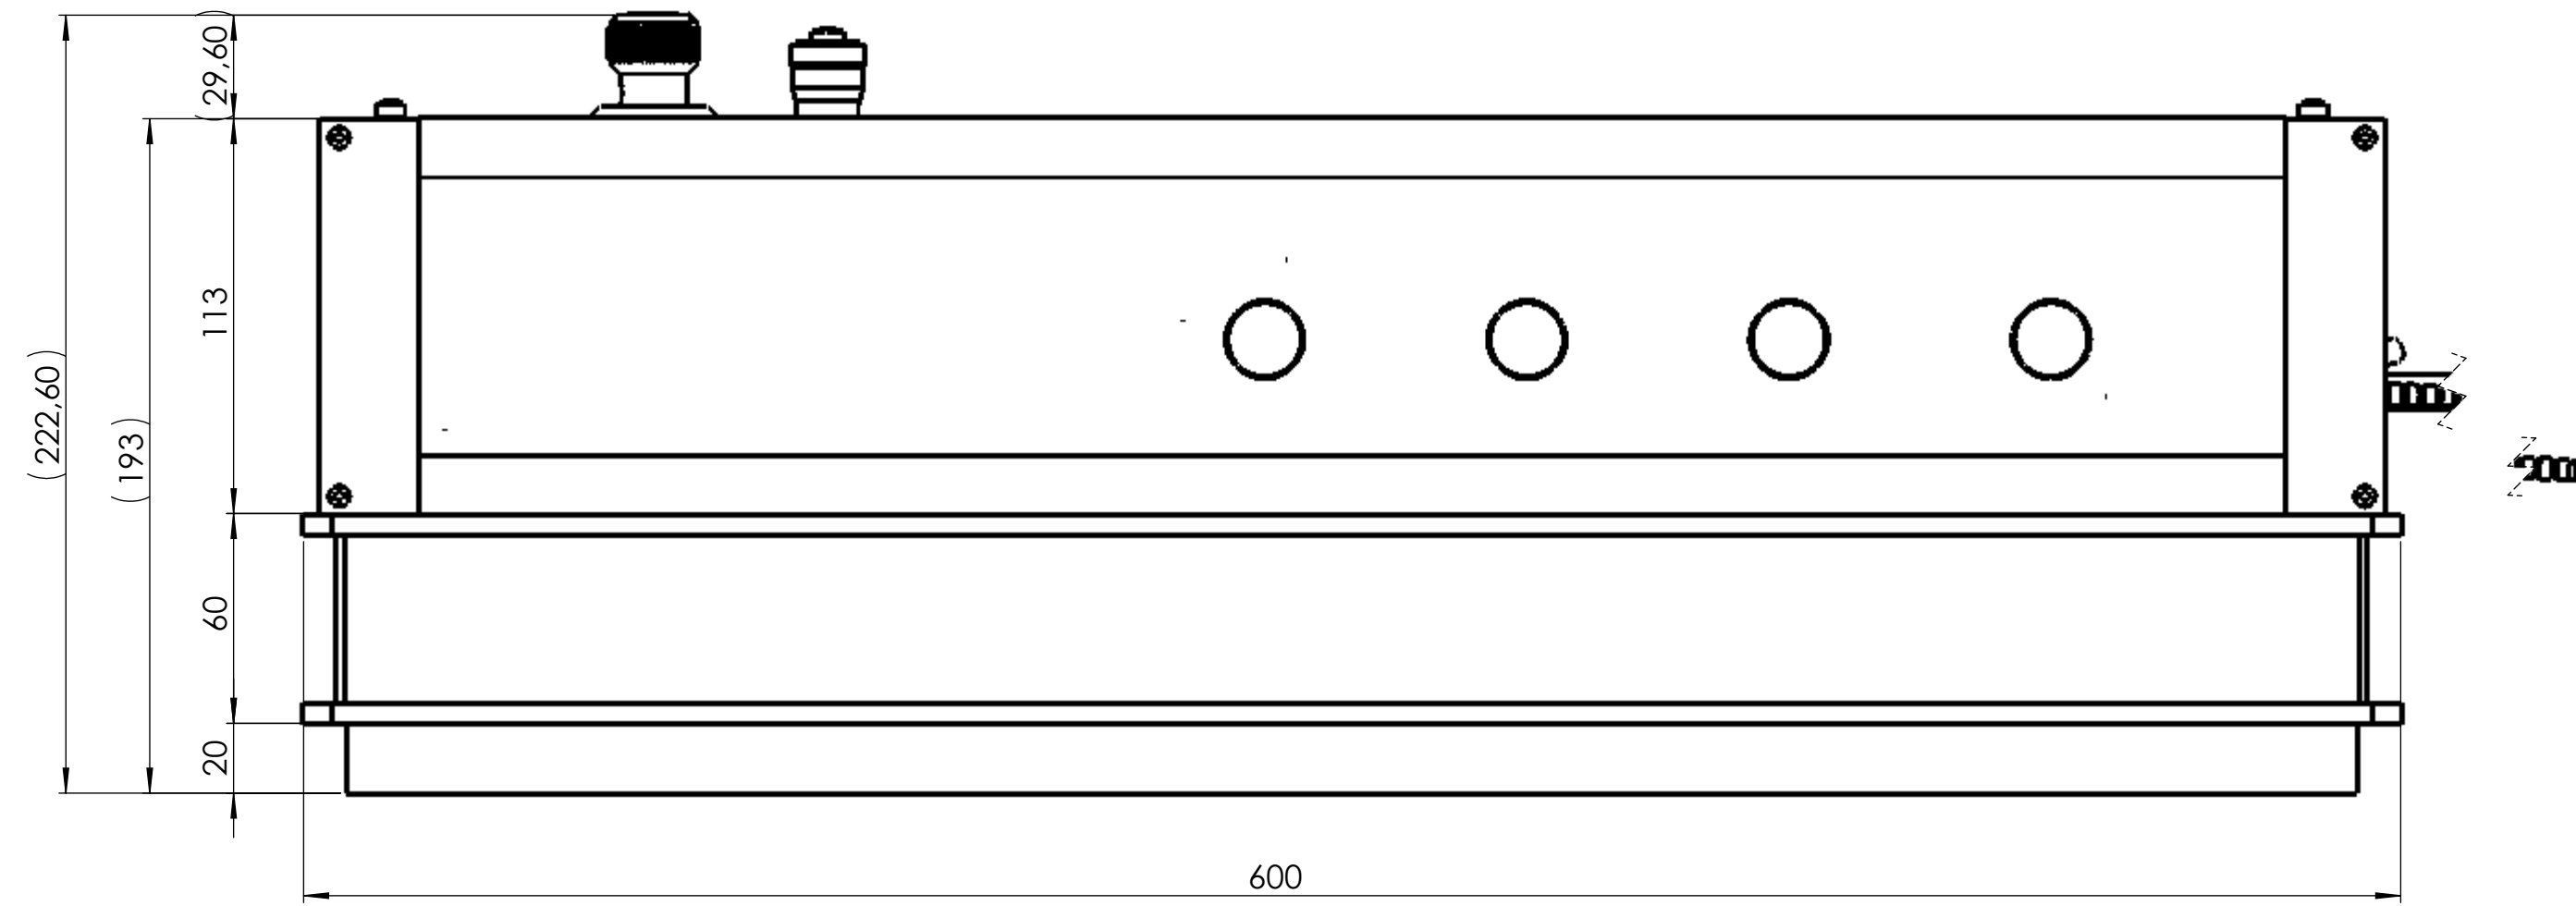

MT200		BOM		General Dimensions without tolerance indication		Material Surface Quality:		Scale: M 1:2		Pos.:	
Drawing Standard	DIN 406	Name	Date	Points for	abs.-Nr.	XXX	Storage:	Auftrags-LP	Weight:	27859.45	
Edited		08.08.2018		Last save:							
Checked											
Released											
The content of this drawing is the intellectual property of Picoquant and may not be copied or forwarded to third parties.											
Ansicht ohne Deckel 5 x LDH											
Title: PQ.032.1700.XXXX.12_LCU_4-Channel											
Drawing Number: PQ.032.1700.XXXX.12											
Supplier No: _____											
Sheet 1/4											
Size: A1											

MT200		BOM		General Dimensions without tolerance indication		Material Surface Quality:		Scale: M 1:2		Pos.:	
Drawing Standard: DIN 406				Name:		Points for:		abs-Nr.: XXX		Storage: Aufträge-LP	
				Date: 08.08.2018		Last save: 08.08.2018				Weight: 27858.45	
				Checked:		Released:				Title: Ansicht ohne Deckel 5 x LDH	
				The content of this drawing is the intellectual property of Picoquant and may not be copied or forwarded to third parties.		Title: PQ.032.1700.XXXX.12.LCU.4-Channel				Sheet 2/4	
				PICOQUANT Schneeberger Strasse 20 D-12489 Berlin Tel: +49 30 399850-0 Fax: +49 30 399850-30 info@picoquant.com		Drawing Number: PQ.032.1700.XXXX.12		Supplier No:		Size: A1	

MT200		BOM		General Dimensions without tolerance indication		Material Surface Quality:		Scale: M 1:2		Pos.:	
Drawing Standard: DIN 406		Name:		Date: 08.08.2018		Points for:		Storage: Auftrags-LP		Weight: 27858.45	
		Edited:		Checked:		Released:		Title:		Sheet: 3/4	
The content of this drawing is the intellectual property of Picoquant and may not be copied or forwarded to third parties.		PICOQUANT Schleich-Drahtwerk 20 D-12489 Berlin Tel: +49-30-136650-0 info@picoquant.com		Drawing Number: PQ.032.1700.XXXX.12		Supplier No:		Feedback:		Size: A1	