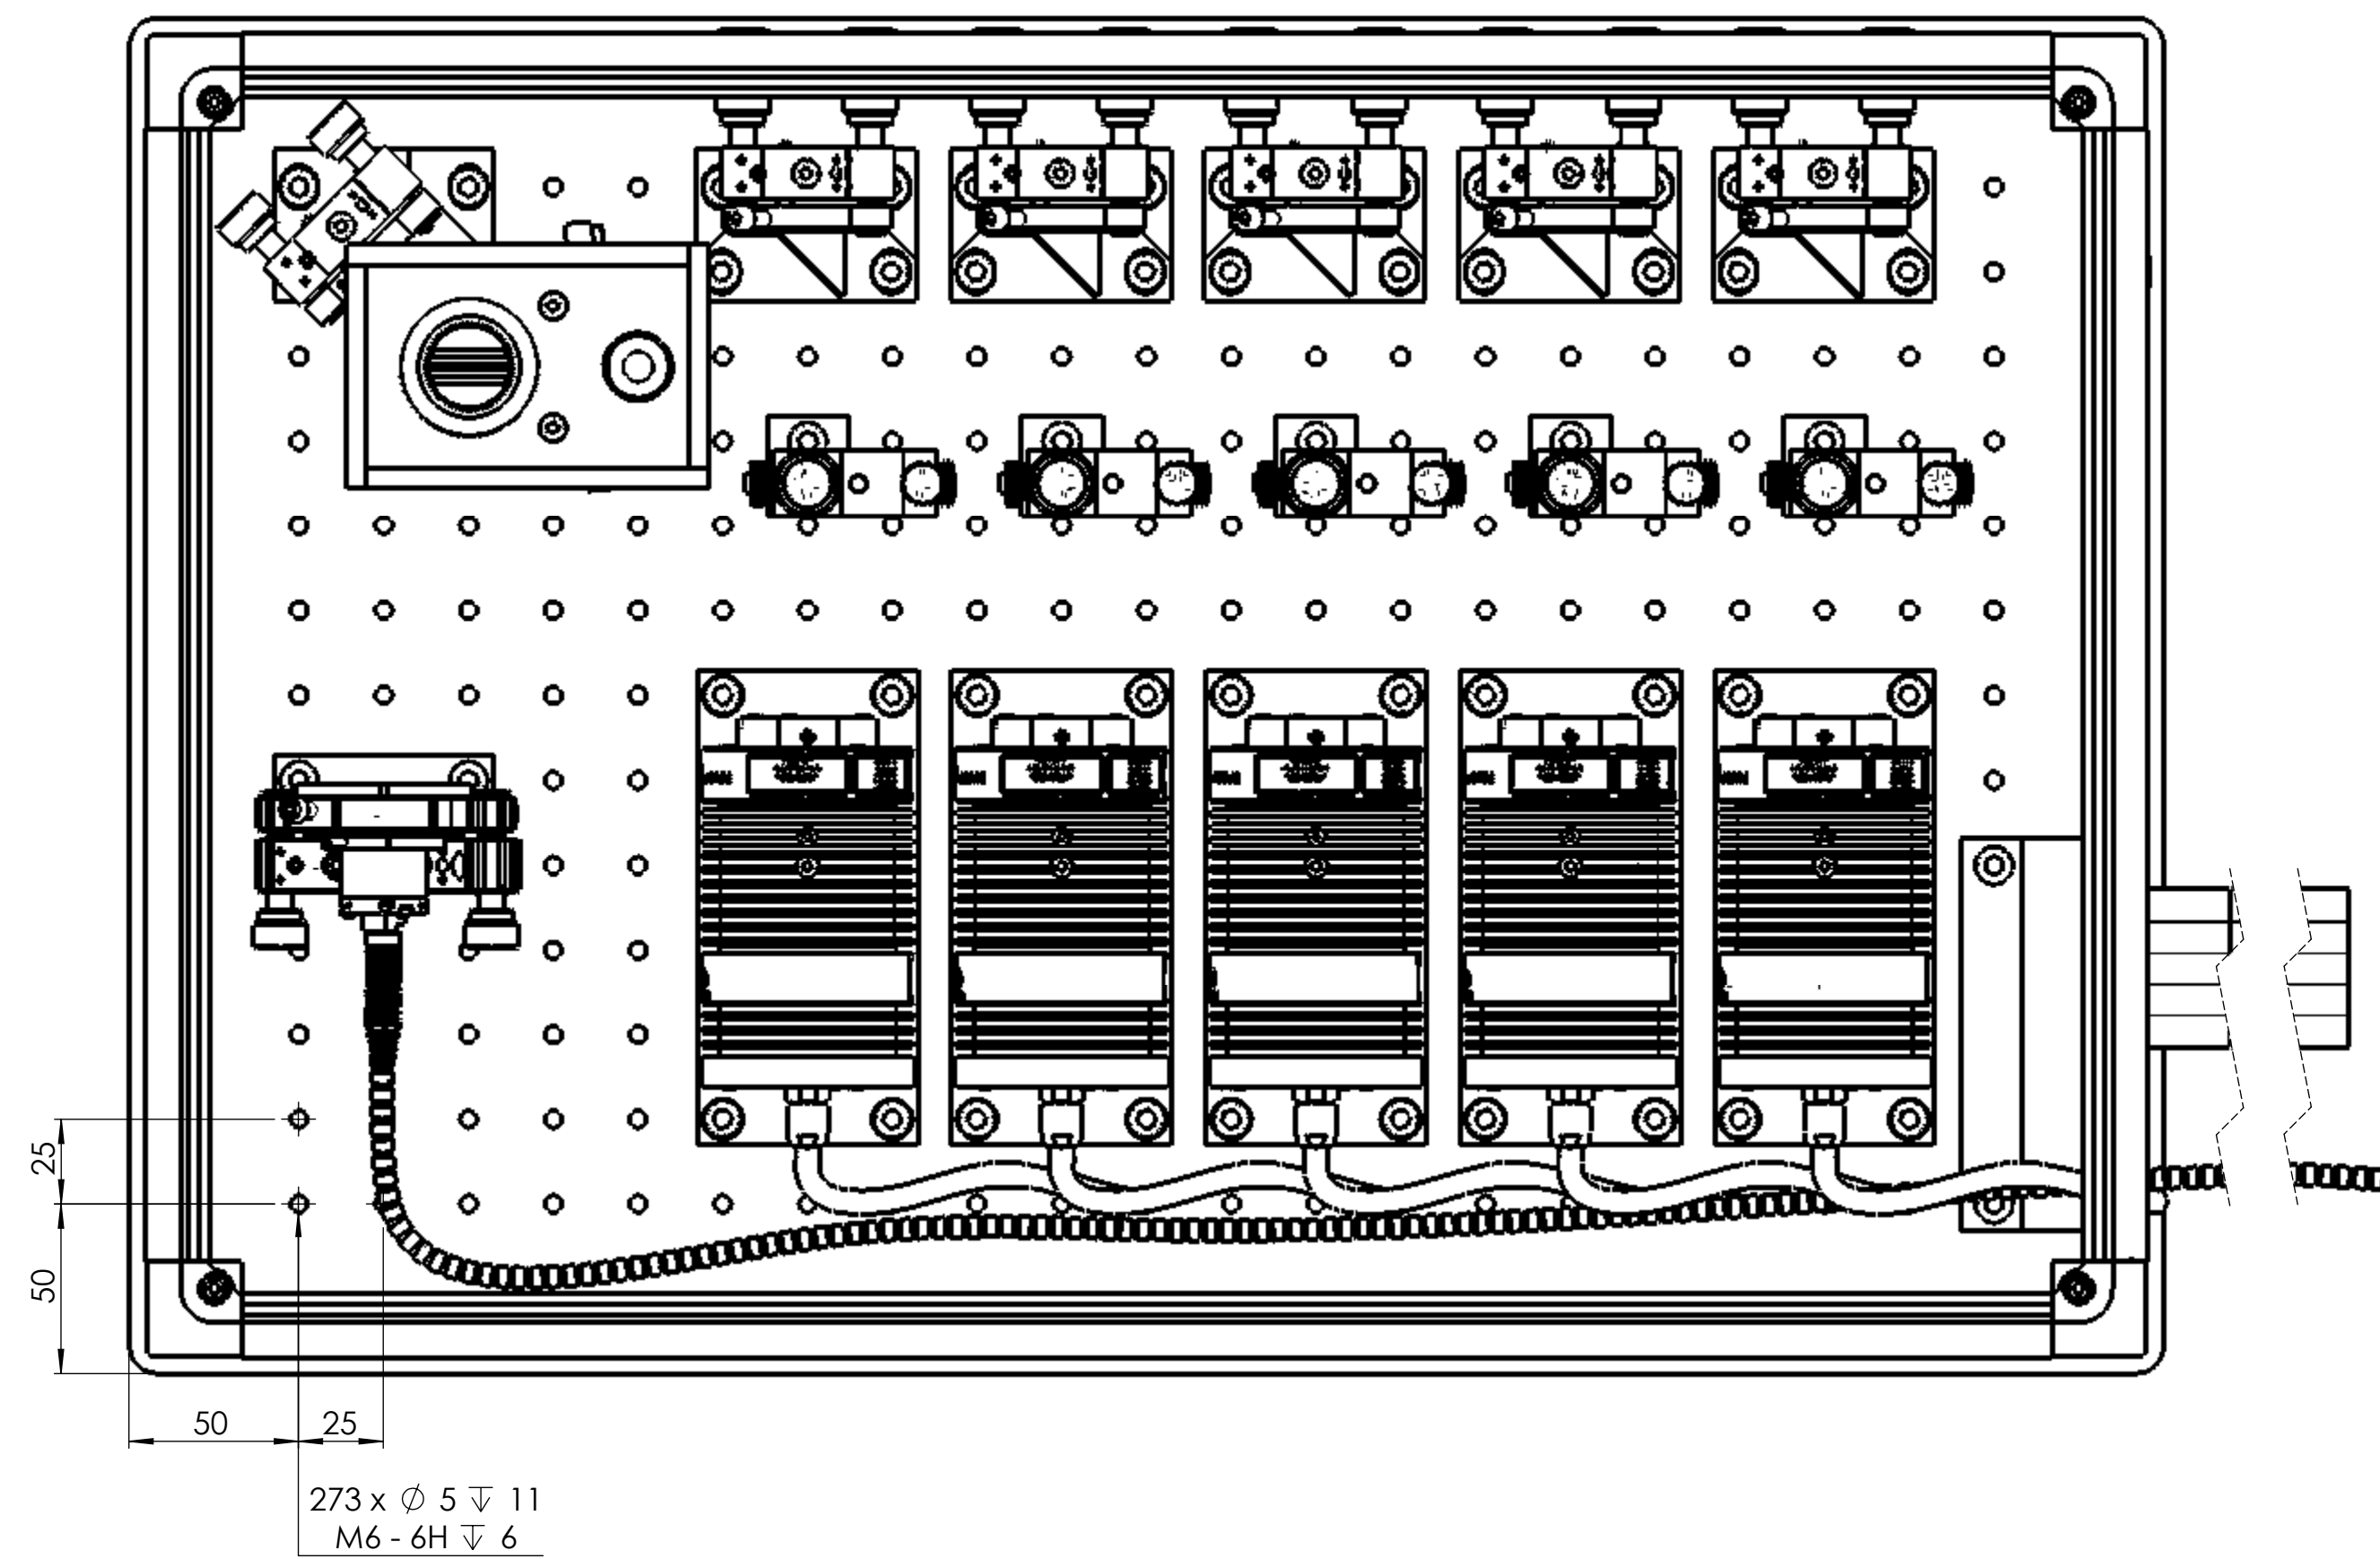

Pos.No.	Ansicht ohne Deckel 5 x LDH/MENGE	Art.-Nr.	Title	Storage	Addition
1	1	973021	973021_PQ.032.1710.0101.12_LCU_4-Channel	Auftrag LP	
2	5	912640	PQ.023.3010.0100.12_LDH_2.2_912640	LP205C010307	
3	4	973XXX	973XXX_PQ.032.1333.0202.12_MT200_LCU_DICHROIC	LP213B050311	

MT200		BOM		General Dimensions without tolerance indication		Material Surface Quality:		Scale: M 1:2		Pos.:	
Drawing Standard	DIN 406	Name	Date	Points for	abs.-Nr.	XXX	Storage:	Auftrags-LP	Weight:	27859.45	
Edited		08.08.2018		Last save:							
Checked											
Released											
The content of this drawing is the intellectual property of Picoquant and may not be copied or forwarded to third parties.											
Ansicht ohne Deckel 5 x LDH											
Title: PQ.032.1700.XXXX.12_LCU_4-Channel											
Drawing Number: PQ.032.1700.XXXX.12											
Supplier No: _____											
Sheet 1/4											
Size: A1											

MT200		BOM		General Dimensions without tolerance indication		Material Surface Quality:		Scale: M 1:2		Pos.:	
Drawing Standard: DIN 406				Name:		Points for:		abs-Nr.: XXX		Storage: Aufträge-LP	
				Date: 08.08.2018		Last save: 08.08.2018				Weight: 27858.45	
				Checked:		Released:				Title: Ansicht ohne Deckel 5 x LDH	
				The content of this drawing is the intellectual property of Picoquant and may not be copied or forwarded to third parties.		Title: PQ.032.1700.XXXX.12.LCU.4-Channel				Sheet 2/4	
				PICOQUANT Schneeberger Strasse 20 D-12489 Berlin Tel: +49 30 399850-0 Fax: +49 30 399850-30 info@picoquant.com		Drawing Number: PQ.032.1700.XXXX.12		Supplier No:		Size: A1	