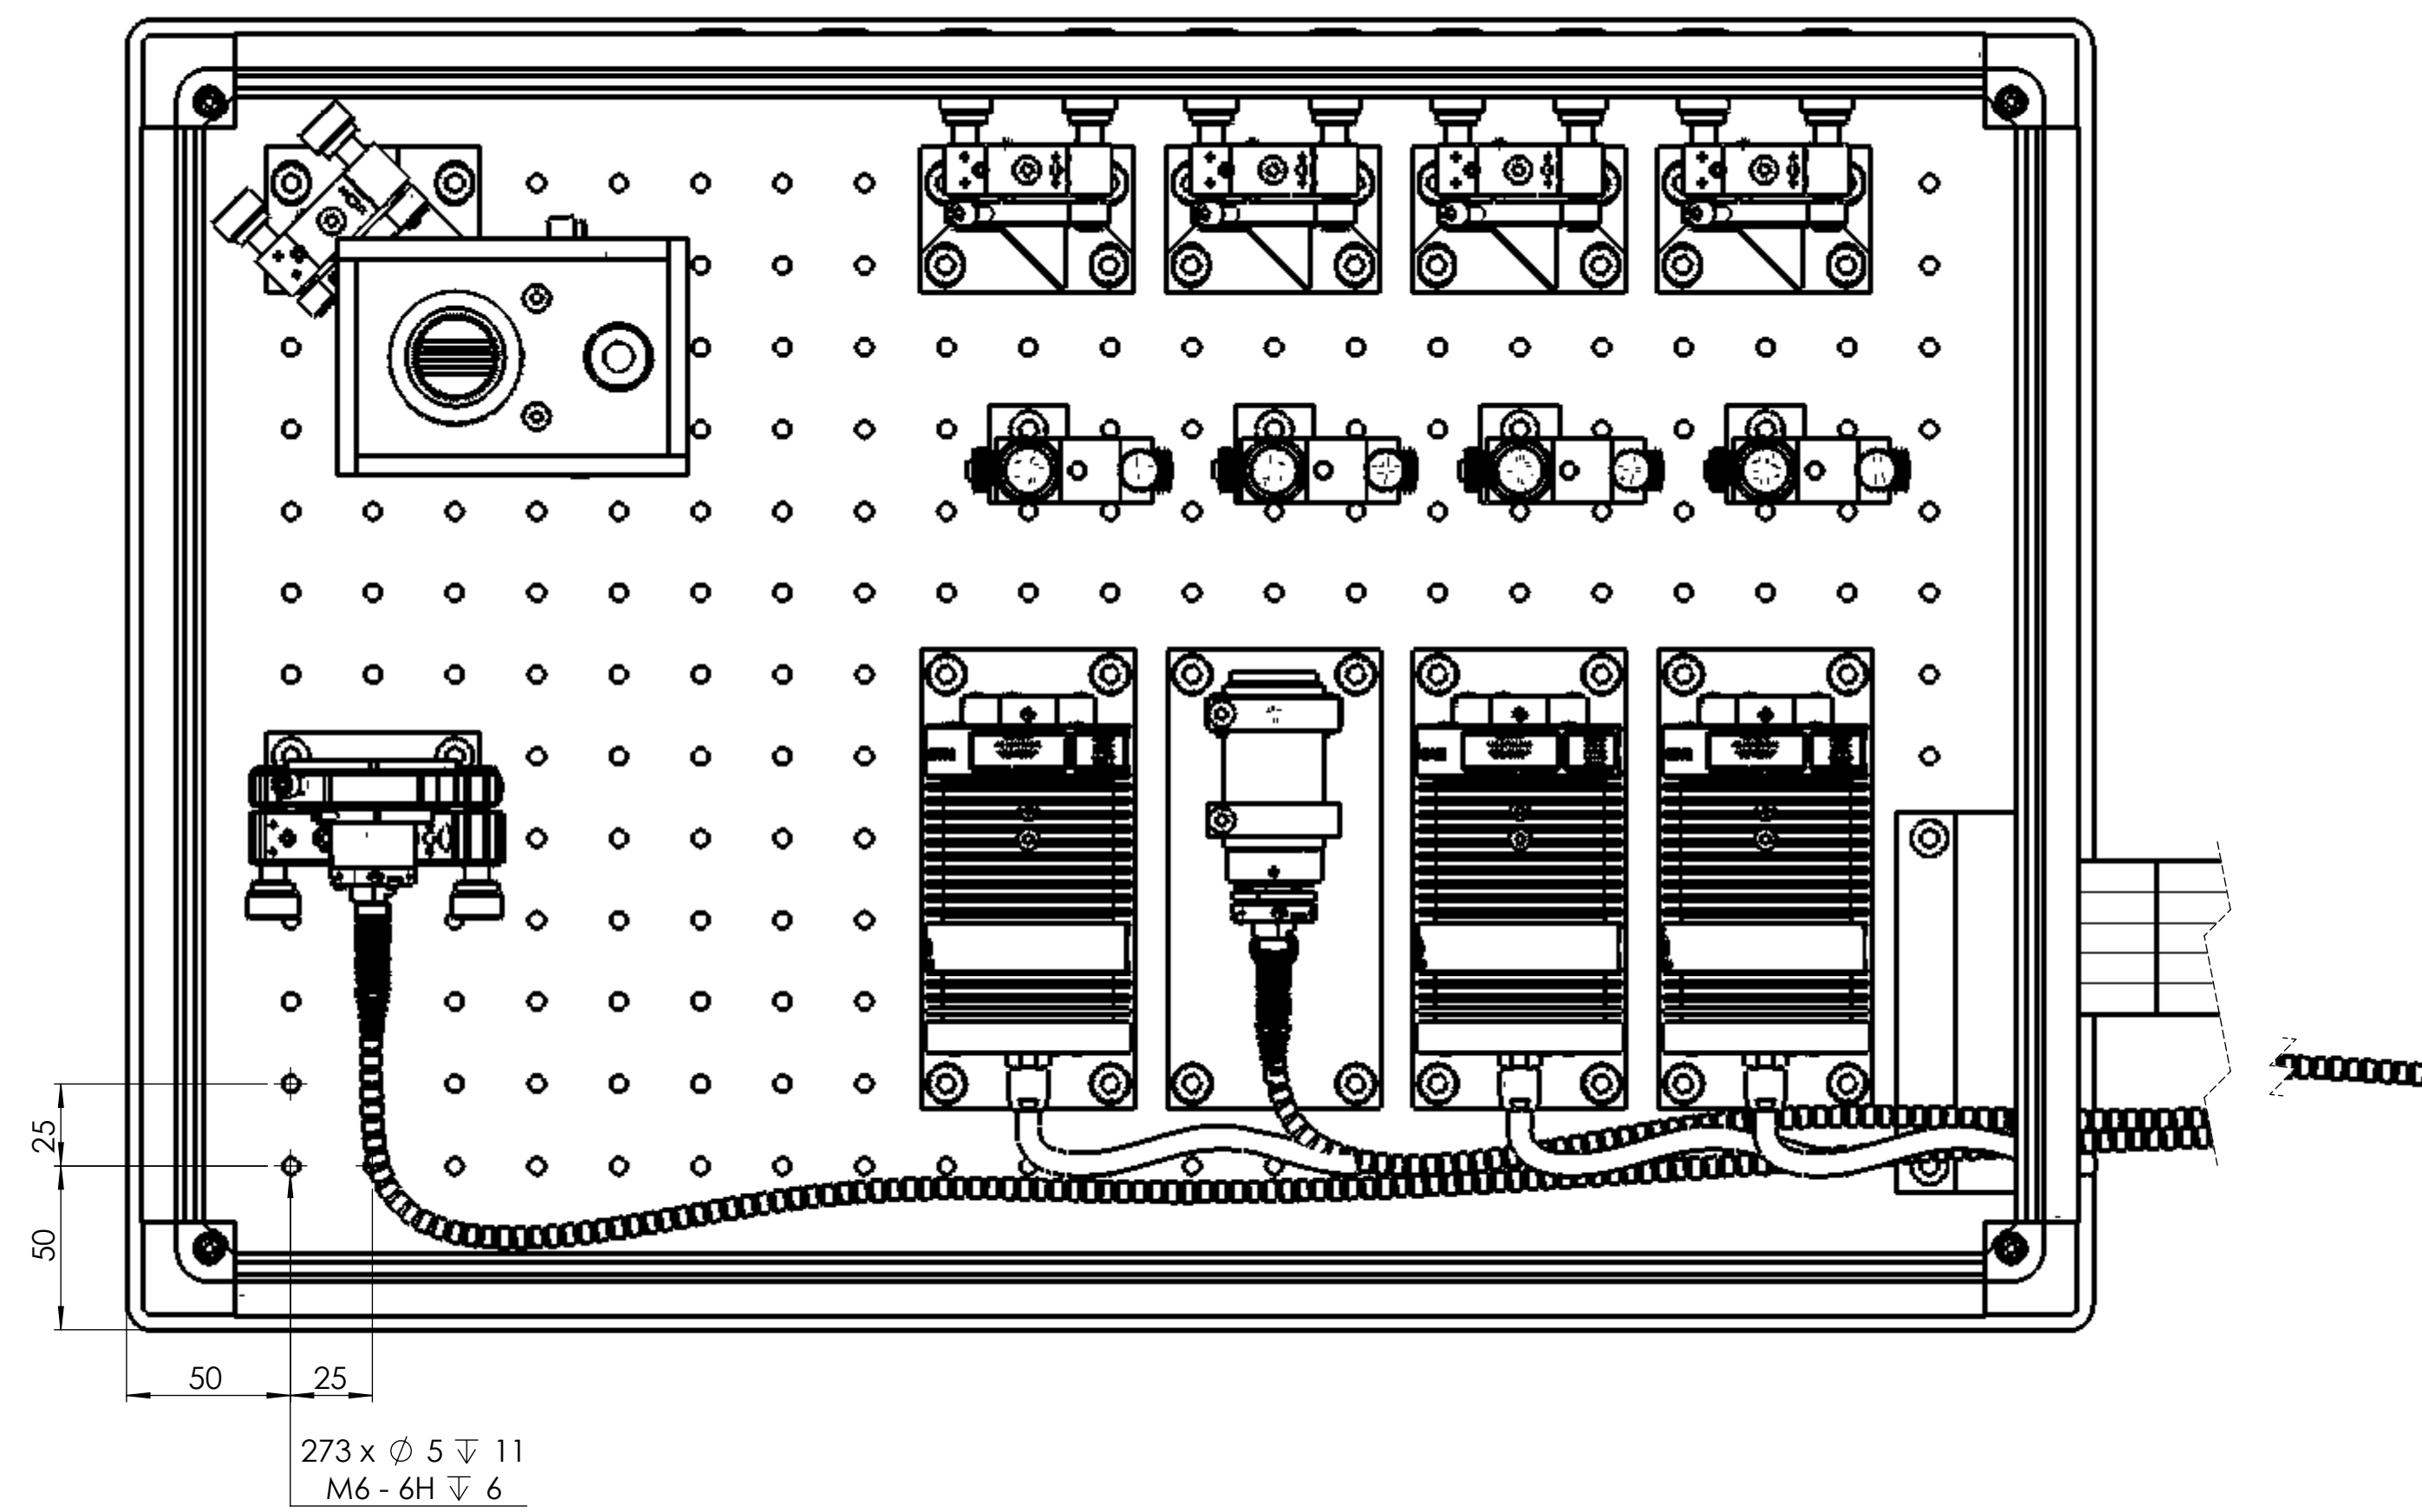

MT200		BOM		General Dimensions without tolerance indication		Material Surface Quality:		Scale: M 1:2		Pos.:	
Drawing Standard	DIN 406	Name	Date	Points for	abs.-Nr.	XXX	Storage:	Auftrags-LP	Weight:	27859.45	
Edited		08.08.2018		Last save:							
Checked											
Released											
The content of this drawing is the intellectual property of Picoquant and may not be copied or forwarded to third parties.											
Ansicht ohne Deckel 5 x LDH											
Title: PQ.032.1700.XXXX.12_LCU_4-Channel											
Drawing Number: PQ.032.1700.XXXX.12											
Supplier No: _____											
Sheet 1/4											
Size: A1											

MT200		BOM		General Dimensions without tolerance indication		Material Surface Quality:		Scale: M 1:2		Pos.:	
Drawing Standard: DIN 406				Name:		Points for:		abs-Nr.: XXX		Storage: Aufträge-LP	
				Date: 08.08.2018		Last save: 08.08.2018				Weight: 27858.45	
				Checked:		Released:				Title: Ansicht ohne Deckel 5 x LDH	
				The content of this drawing is the intellectual property of Picoquant and may not be copied or forwarded to third parties.		Title: PQ.032.1700.XXXX.12.LCU.4-Channel				Sheet 2/4	
				PICOQUANT Schneeberger Strasse 20 D-12489 Berlin Tel: +49 30 399850-0 Fax: +49 30 399850-30 info@picoquant.com		Drawing Number: PQ.032.1700.XXXX.12		Supplier No:		Size: A1	

MT200		BOM		General Dimensions without tolerance indication		Material Surface Quality:		Scale: M 1:2		Pos.:	
Drawing Standard: DIN 406		Name:		Date: 08.08.2018		Points for:		Storage: Auftrags-LP		Weight: 27858.45	
		Edited:		Checked:		Released:		Title:		Sheet: 3/4	
The content of this drawing is the intellectual property of Picoquant and may not be copied or forwarded to third parties.		PICOQUANT Schleich-Drahtwerk 20 D-12489 Berlin Tel: +49-30-136650-0 info@picoquant.com		Drawing Number: PQ.032.1700.XXXX.12		Supplier No:		Feedback:		Size: A1	