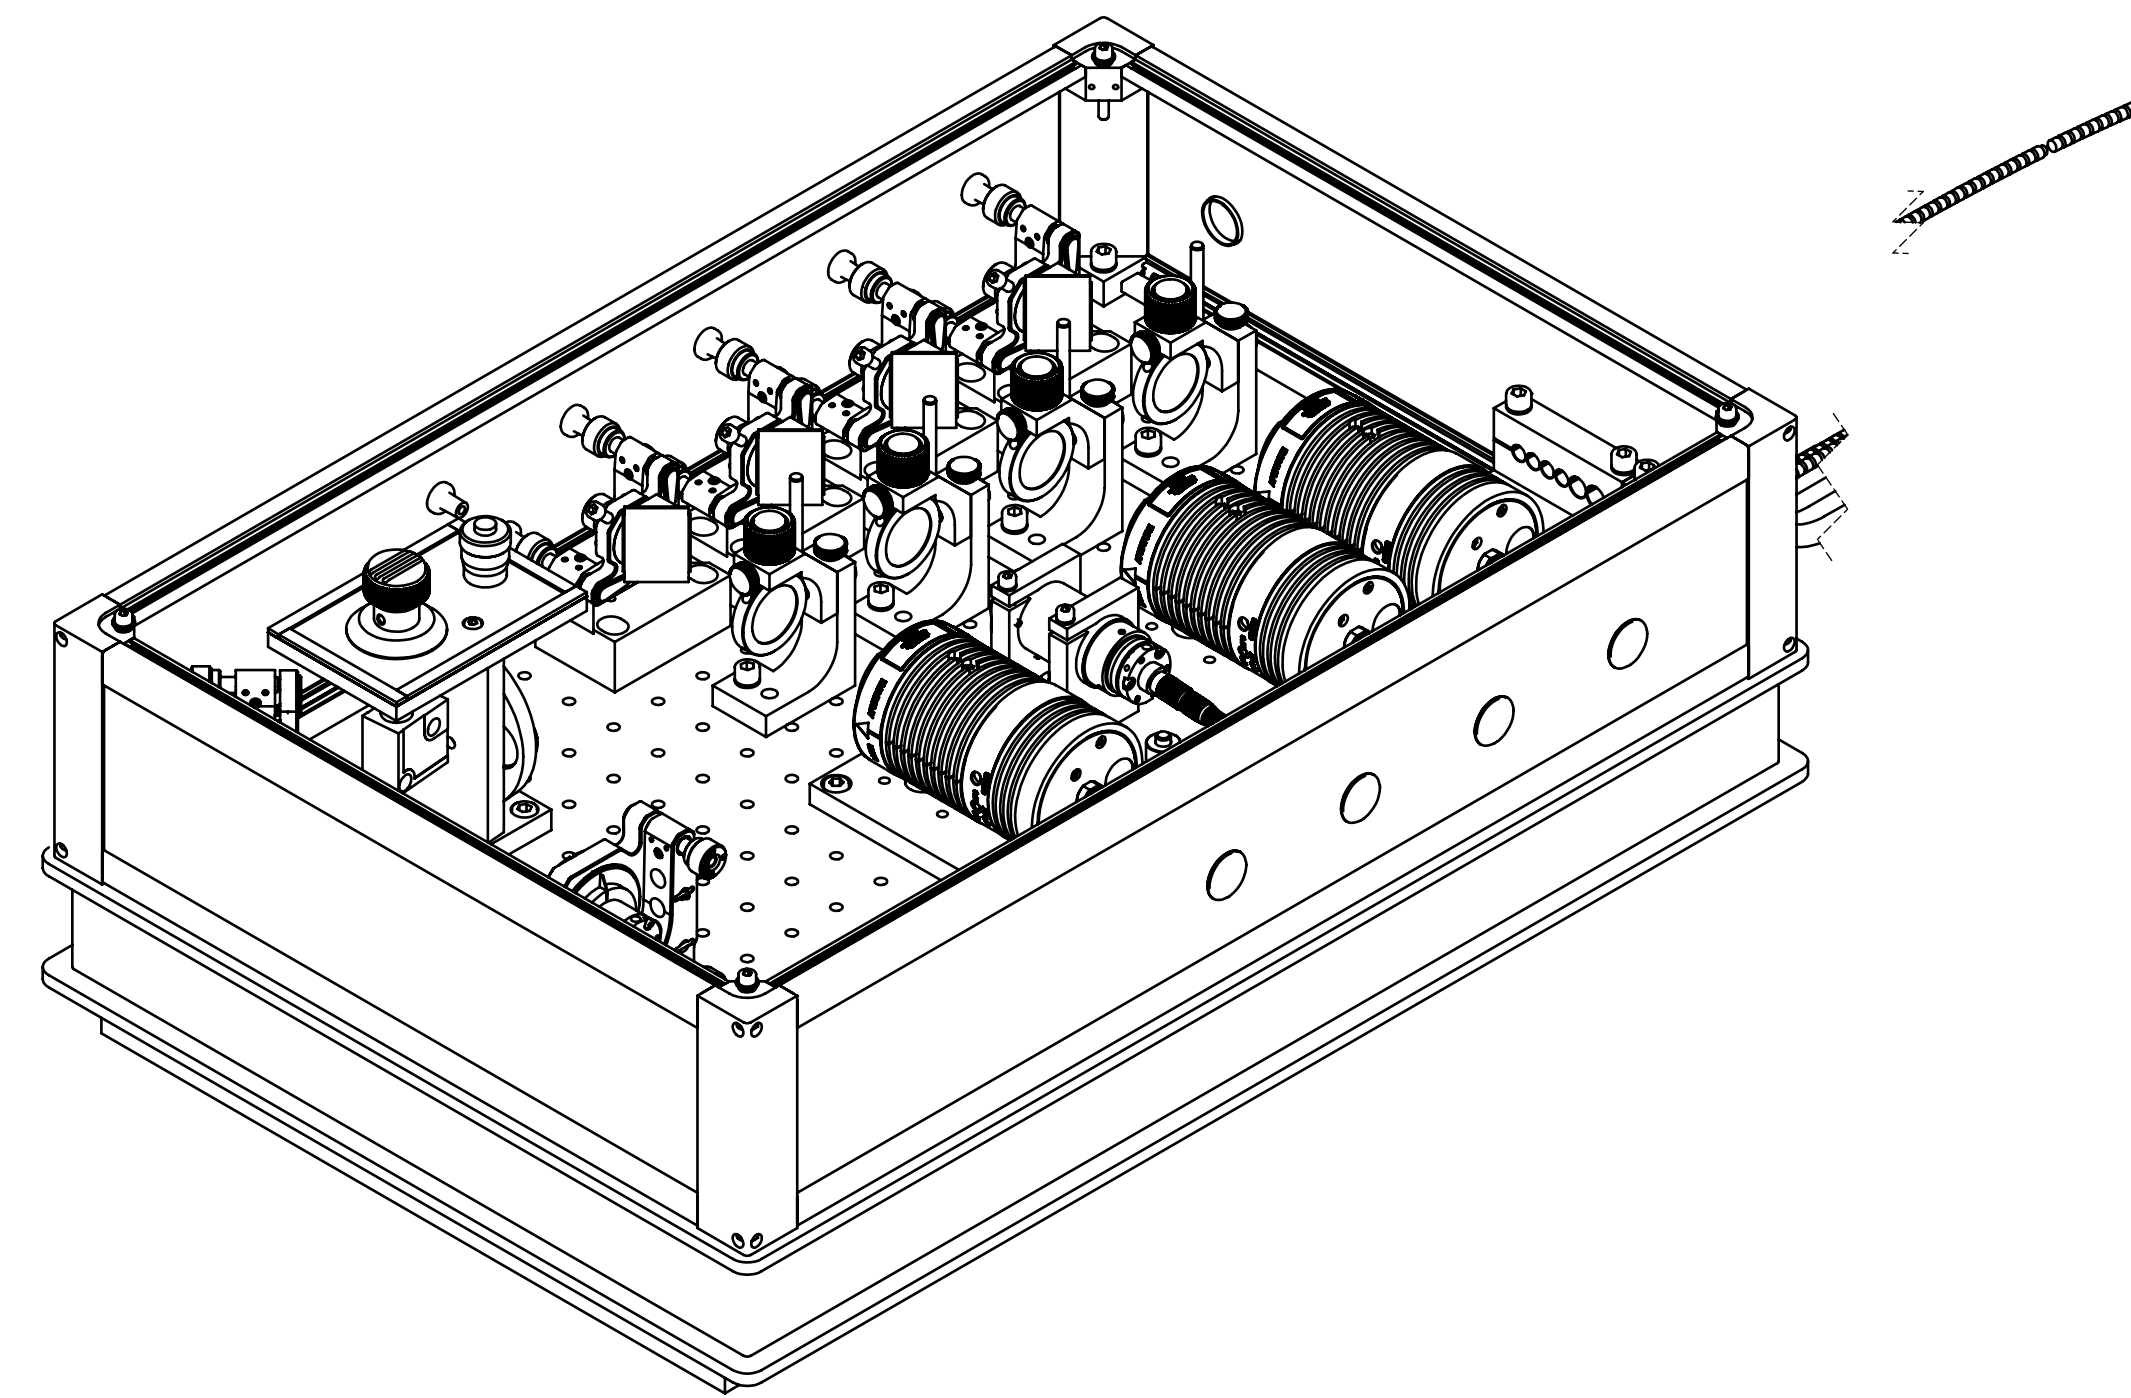

MT200		BOM		General Dimensions without tolerance indication		Material Surface Quality:		Scale: M 1:2		Pos.:	
Drawing Standard: DIN 406				Name:		Points for: HOCHZUGWERKZEUGE		abs-Nr.: XXX		Storage: Auftrags-LP	
Edited:		Date: 08.08.2018		Date:		Last save: 14.08.2018		Weight: 27858.45			
Checked:				Released:				Title: Ansicht ohne Deckel 3 x LDH + Fiber Input			
				This content of this drawing is the intellectual property of Picoquant and may not be copied or forwarded to third parties.				Title: PQ.032.1700.XXXX.12.LCU.4-Channel			
				PICOQUANT Software Division D-12489 Berlin Tel. +49-30-298650-0 Fax +49-30-298650-30 info@picoquant.com				Drawing Number: PQ.032.1700.XXXX.12		Sheet: 4/14	
								Supplier No:		Size: A1