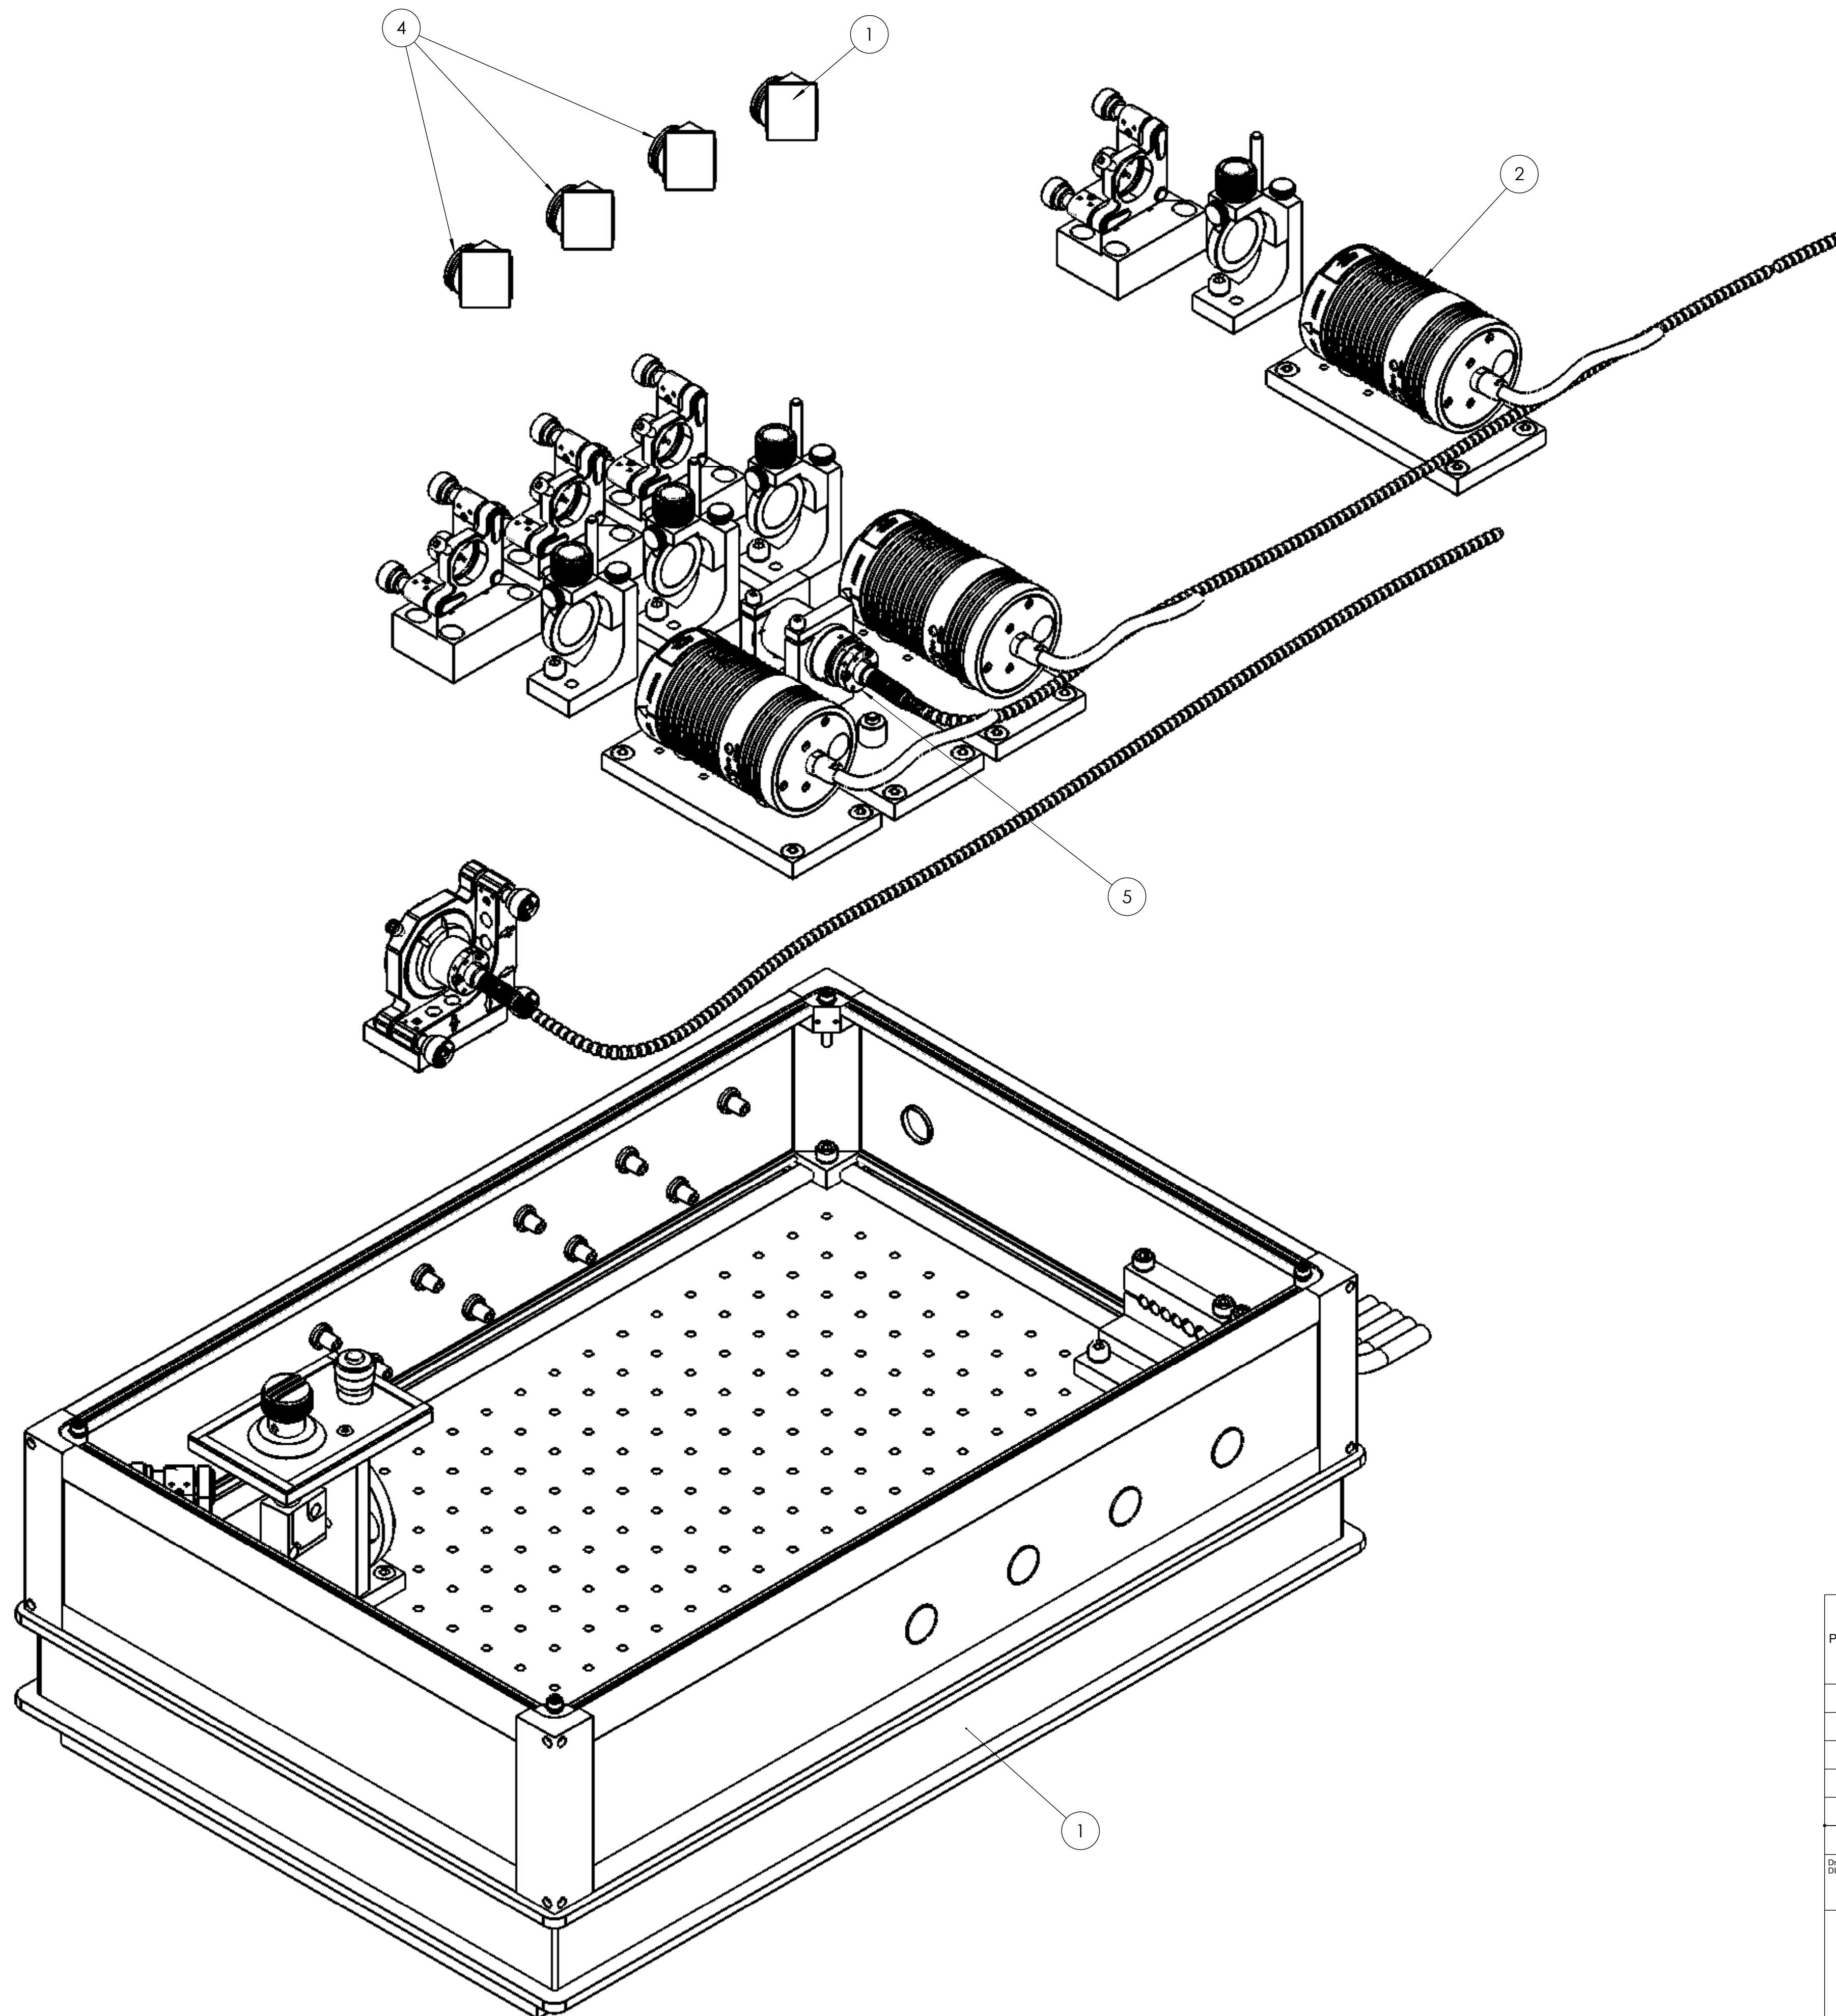

Pos.No.	Ansicht ohne Deckel 5 x LDH/MENGE	Art.-Nr.	Title	Storage	Addition
1	1	973021	973021_PQ.032.1710.0101.12_LCU_4-Channel	Auftrag LP	
2	5	912640	PQ.023.3010.0100.12_LDH_2.2_912640	LP205C010307	
3	4	973XXX	973XXX_PQ.032.1333.0202.12_MT200_LCU_DICHROIC	LP213B050311	

MT200		BOM		General Dimensions without tolerance indication		Material Surface Quality:		Scale: M 1:2		Pos.:	
Drawing Standard	DIN 406	Name	Date	Points for	abs.-Nr.	XXX	Storage:	Auftrags-LP	Weight:	27859.45	
Edited		08.08.2018		Last save:							
Checked											
Released											
The content of this drawing is the intellectual property of Picoquant and may not be copied or forwarded to third parties.											
Ansicht ohne Deckel 5 x LDH											
Title: PQ.032.1700.XXXX.12_LCU_4-Channel											
Drawing Number: PQ.032.1700.XXXX.12											
Supplier No: _____											
Sheet 1/4											
Size: A1											

MT200		BOM		General Dimensions without tolerance indication		Material Surface Quality:		Scale: M 1:2		Pos.:	
Drawing Standard: DIN 406				Name:		Points for:		abs-Nr.: XXX		Storage: Aufträge-LP	
				Date: 08.08.2018		Last save: 08.08.2018				Weight: 27858.45	
				Checked:		Released:				Title: Ansicht ohne Deckel 5 x LDH	
				The content of this drawing is the intellectual property of Picoquant and may not be copied or forwarded to third parties.		Title: PQ.032.1700.XXXX.12.LCU.4-Channel				Sheet 2/4	
				PICOQUANT Schneeberger Strasse 20 D-12489 Berlin Tel: +49 30 399850-0 Fax: +49 30 399850-30 info@picoquant.com		Drawing Number: PQ.032.1700.XXXX.12		Supplier No:		Size: A1	

POS-NR.	Ansicht ohne Deckel 3 x LDH + Fiber Input/ME NGE	Art.-Nr.	BENENNUNG	LAGERPLATZ	ZUSATZ
1	1	973021	973021_PQ.032.1710.0101.12_LCU_4-Channel	Auftrag LP	
2	3	912640	PQ.023.3010.0100.12_LDH_2.2_912640	LP205C010307	
3	1	912640	PQ.023.3010.0100.12_LDH_2.2_912640	LP205C010307	
4	3	973XXX	973XXX_PQ.032.1333.0202.12_MT200_LCU_DICHOIC	LP213B050311	
5	1	75122	PQ.032.1321.0201.12_75122_MT200_LCU_Faserauskopplung	LP213B071104	